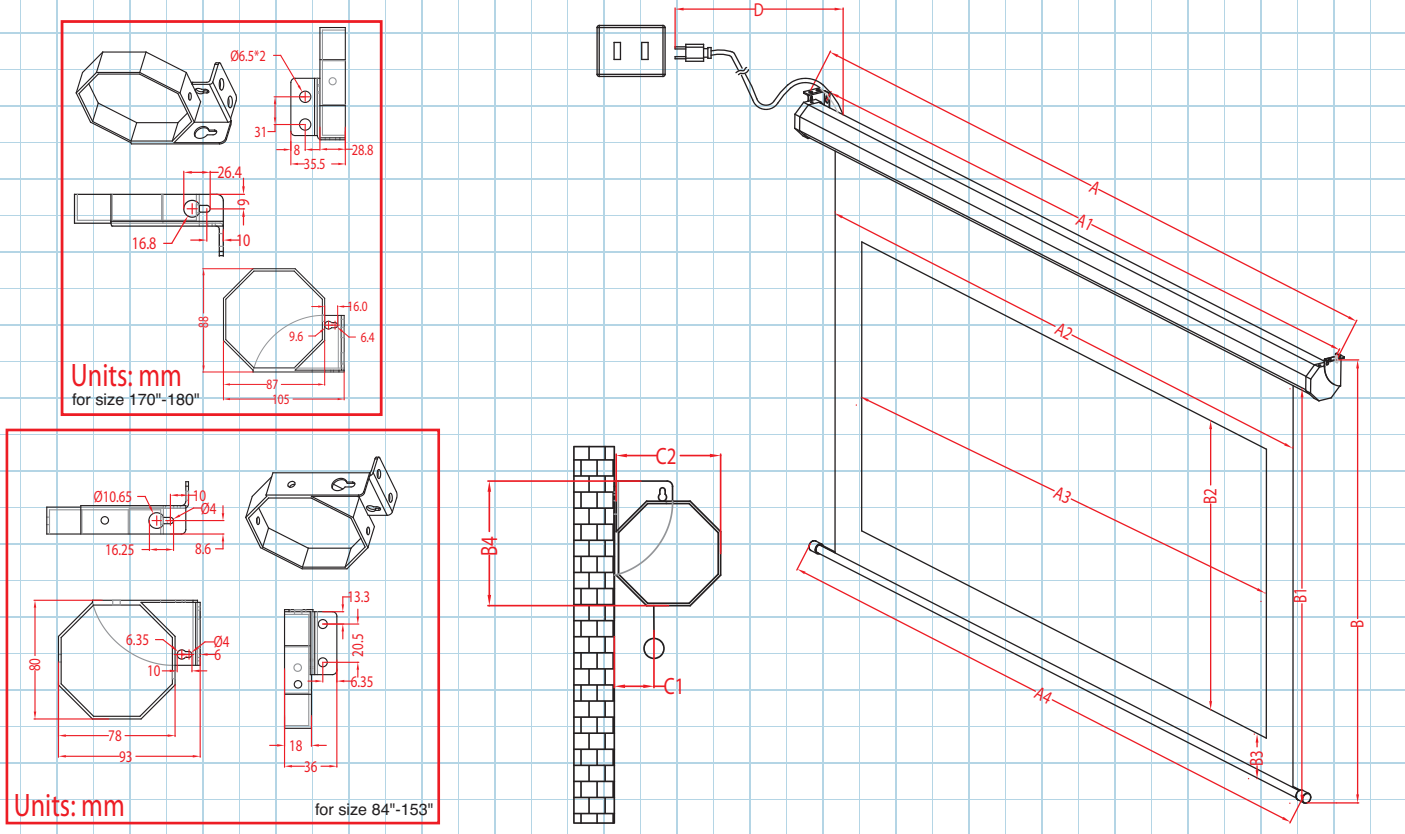

Unit: mm

Can't find size and ratio you're looking for? Visit elitescreens.com/csr to create your own

The listed measurements are for general reference only. Please contact Elite Screens to verify product design and dimensions before attempting to integrate its products with any structural or furniture modification. Although a manufacturer may offer product advice, it may be taken or disregarded at the integrator's discretion. Elite Screens will not be held responsible or be otherwise liable for faulty installations.