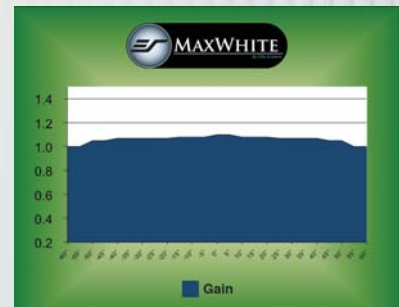

The VMAX2 Series comes with 2-30 inches of Top Black masking borders along with side and bottom masking to enhance the format of your presentation to avoid projection overshoot. The VMAX2 Series has pre-set but adjustable vertical limit switches for versatility in your drop/rise settings. There are three ways to install the VMAX2 Electric Screen

1. Wall Mount (Flush directly to wall or with optional 6" L bracket)
2. Ceiling Hook (use with or without our optional 6" L bracket)
3. In-Ceiling installation with our Optional In-Ceiling Trim Kit (Please refer to accessories list)