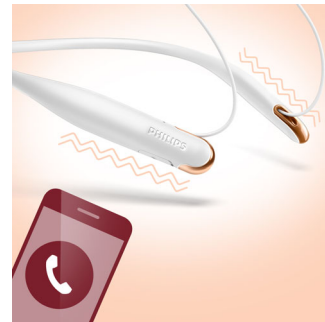

PHILIPS

Wireless Bluetooth® headphones
12.2mm drivers/ open-back In-ear

SHB4205WT/00

Highlights

Metallic finish

Iconic design with fresh, modern high-gloss accents.

Clear sound

High-power 12.2 mm drivers are tuned to reproduce clear, crisp sound.

Lightweight neckband

Super slim neckband is designed to fit everyone. So light you'll forget you're wearing them.

Handsfree calls

The easy-to-use remote control allows you to play/pause tracks and answer calls with a simple push of a button.

Ergonomic fit

So slim you can barely feel them in your ears, Hyprlite headphones deliver your music in weightless comfort.

Vibration mode

The neckband vibrates when calls come in, so you'll never miss a call.

Bass tube

Innovative bass tubes in the earbud increase air flow to deliver deep, rich bass.

7-hour playtime

With 7 hours of playtime, you'll have enough power to keep your music going all day.

Supports Bluetooth version 4.1