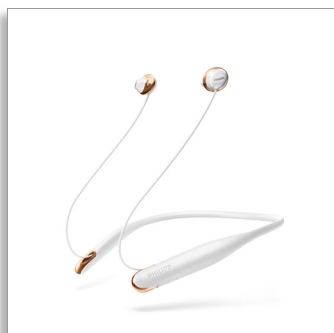

Philips Flite
Wireless Bluetooth®
headphones

12.2mm drivers/ open-back
In-ear

SHB4205WT

Ultra light. Big sound.

Gravity defying headphones

Welcome to weightless freedom. Free from wires that hold you down. Philips Flite Hyprlite Wireless neckband headphones are so slim and light that you barely feel them in your ears.

Featherlight comfort

- Ergonomic earbuds for a natural fit
- Lightweight and slim neckband style for wearing stability
- Bluetooth version 4.1 and HSP/HFP/A2DP/AVRCP Support
- Rechargeable battery offers up to 7 hours of playtime

PHILIPS

Wireless Bluetooth® headphones
12.2mm drivers/ open-back In-ear

SHB4205WT/00

Highlights

Metallic finish

Iconic design with fresh, modern high-gloss accents.

Clear sound

High-power 12.2 mm drivers are tuned to reproduce clear, crisp sound.

Lightweight neckband

Super slim neckband is designed to fit everyone. So light you'll forget you're wearing them.

Handsfree calls

The easy-to-use remote control allows you to play/pause tracks and answer calls with a simple push of a button.