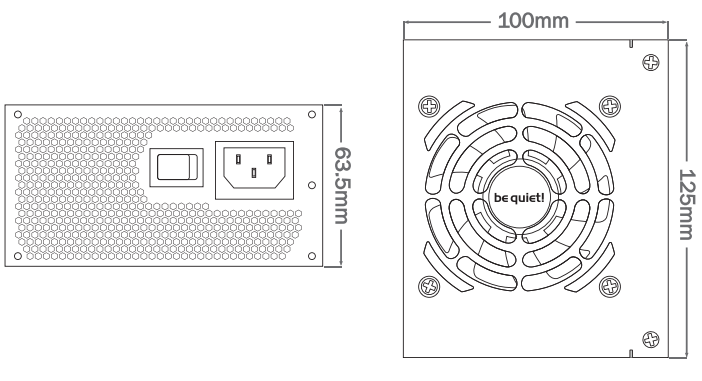

Dimensions »