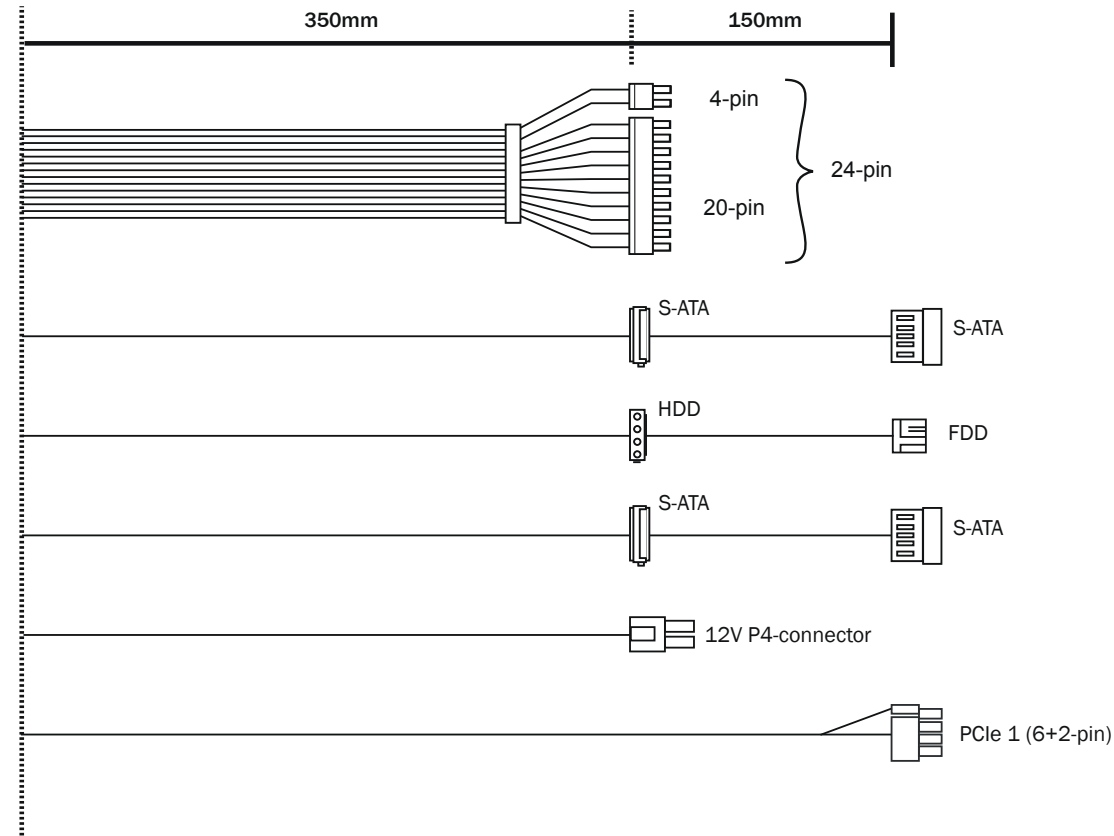

SFX POWER 2

COMPACT AND SILENT ENERGY

Cable Management »