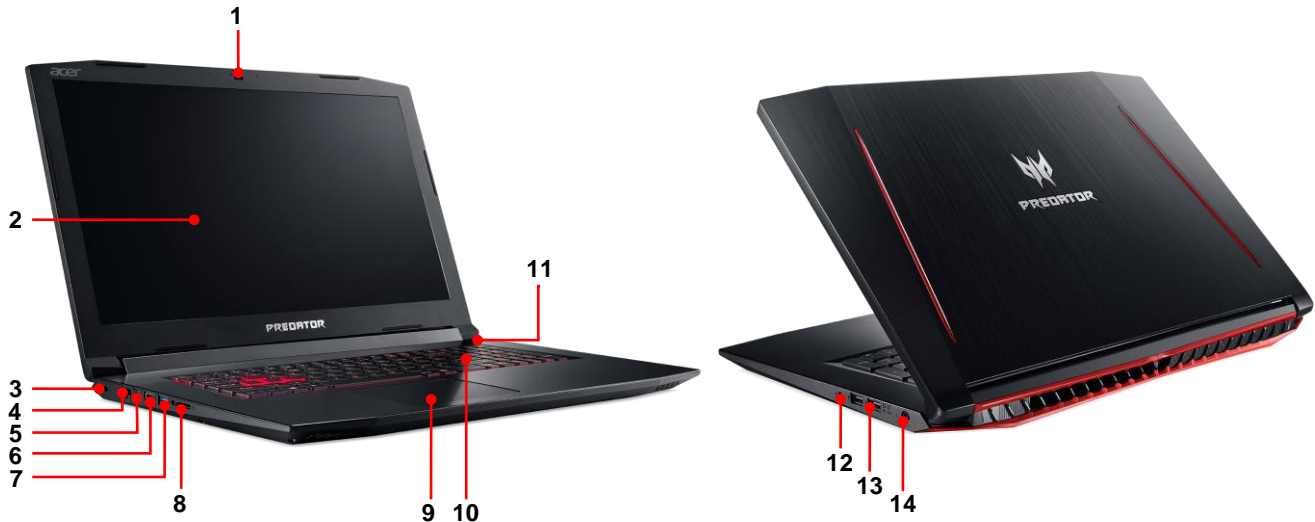

Product views	1. Webcam and microphones 2. 17.3" LCD display 3. Kensington lock slot 4. Ethernet (RJ-45) port 5. USB Type-C™ port (USB 3.1 Gen 1)	6. HDMI® 2.0 port 7. USB 3.0 port 8. SD card reader 9. Touchpad 10. Keyboard	11. Power button 12. Headset/speaker jack 13. Two USB 2.0 ports 14. Power connector (DC-in)
Operating system¹	Windows 10 Home 64-bit		
CPU and chipset¹	Intel® Core™ i7-8750H processor Intel® Core™ i5-8300H processor Intel® HM370 Mobile PCH chipset		
Memory^{1,3,4,5}	Dual-channel DDR4 SDRAM support: • Up to 16 GB of DDR4 2666Ghz system memory, upgradable to 32 GB using two soDIMM modules		
Display⁶	17.3" display with IPS (In-Plane Switching) technology, Full HD 1920 x 1080, high-brightness (300 nits) Acer ComfyView™ LED-backlit TFT LCD, supporting 144 Hz refresh rate. • 16:9 aspect ratio, NTSC 72% • Wide viewing angle up to 170 degrees • Mercury free, environment friendly	17.3" display with IPS (In-Plane Switching) technology, Full HD 1920 x 1080, high-brightness (300 nits) Acer ComfyView™ LED-backlit TFT LCD • 16:9 aspect ratio, NTSC 72% • Wide viewing angle up to 170 degrees • Slim design • Mercury free, environment friendly	
Graphics¹	NVIDIA® GeForce® GTX 1060 with 6 GB of dedicated GDDR5 VRAM NVIDIA® GeForce® GTX 1050 Ti with 4 GB of dedicated GDDR5 VRAM Intel® UHD Graphics 630		
Audio	• Optimized Dolby® Audio Premium® sound enhancement • Acer TrueHarmony Plus technology for lower distortion, wider frequency range, headphone-like audio and powerful sound • Acer Purified.Voice technology with two built-in microphones.	• Compatible with Cortana with Voice • Certified for Skype for Business • Two built-in stereo speakers	
Storage^{1,7}	Solid state drive • 512 GB / 256 GB, PCIe Gen3, 8 Gb/s up to 4 lanes, NVMe • 512 / 256 / 128 GB, SATA 6 Gb/s • 16 GB, PCIe Gen3, 8 Gb/s up to 2 lanes, NVMe, supporting Intel® Optane™ Memory	Hard disk drive: • 1 TB 2.5-inch 7200 RPM • 2 / 1 TB 2.5-inch 5400 RPM Card Reader: • SD™ / SDXC™ card reader (accepts cards up to 128 GB capacity)	
Webcam¹	HD webcam with 1280 x 720 resolution and 720p HD audio/video recording		
Wireless and networking¹	WLAN: • Intel® Wireless-AC 9560, 802.11a/b/g/n/ac wireless LAN • Dual Band (2.4 GHz and 5 GHz) • 2x2 MU-MIMO technology • Supports Bluetooth® 5.0	WPAN: • Bluetooth® 5.0 LAN: • Gigabit Ethernet • Wake-on-LAN ready	
Privacy control¹	BIOS user, supervisor, HDD passwords Kensington lock slot		
Dimensions and weight⁸	Dimensions: • 432.3 (W) x 289.91 (D) x 29 (H) mm (17.02 x 11.41 x 1.14 inches)	Weight: • 3 kg (6.61 lbs.) with 4-cell battery pack (SSD+HDD) • 2.8 kg (6.17 lbs.) with 4-cell battery pack (SSD only)	
Power adapter and battery^{1,9}	ACPI 5.0 CPU power management standard: supports Standby and Hibernation power-saving modes Power adapter: • 3-pin 180 W AC adapter, • 3-pin 135 W AC adapter Battery: • 48 Wh 3220 mAh 15.2 V 4-cell Li-ion battery • Battery life up to 6 hours		
Input and control	Keyboard: 103-/104-/107-key FineTip backlit keyboard with independent standard numeric keypad, international language support and power button Touchpad: Multi-gesture touchpad, supporting two-finger scroll; pinch; gestures to open Cortana, Action Center, multitasking; application commands • Microsoft Precision Touchpad certification		
Windows Desktop Apps¹⁰	• Acer Care Center • Acer Configuration Manager • Acer Collection	• Acer Configuration Manager • Quick Access	• Acer Product Registration • PredatorSense
Warranty	One-year International Travelers Warranty (ITW)		
1.	Specifications vary depending on model.	7.	1 GB is 1 billion bytes, 1 TB is 1000 GB. Actual formatted capacity is less and may vary depending on preloaded materials and operating environment. Recovery Management uses a portion of the stated hard disk capacity as dedicated backup space.
2.	64-bit software is required to enjoy the advantages of 64-bit processing.	8.	Weight may vary depending on product configuration, vendor components, manufacturing variability, and selected options.
3.	Shared system memory may be allocated to support graphics, depending on system memory size and other factors. Actual system memory available to the operating system will be reduced by any memory used by the graphics solution and resources required by the operating environment.	9.	Listed battery life is based on MobileMark 2014® productivity mode testing with wireless on. Details of MobileMark 2014 testing are available at www.bapco.com. Battery life rating is for comparison purposes only. Actual battery life varies by model, configuration, application, power management settings, operating conditions, and features used. A battery's maximum capacity decreases with time and use.
4.	Memory speed may vary, depending on the CPU, chipset or memory fitted.	10.	Bundled software may vary depending on hardware configuration, OS and regional availability.
5.	A 64-bit operating system is required to enjoy the ultimate performance of 4 GB or higher memory.		
6.	All brands and product names mentioned herein include trademarks of their respective companies and are used solely to describe or identify the products.