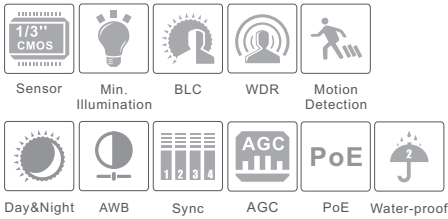

TD-9515M

1.3 Megapixel Network IR Water-proof
Dome Camera

1.3 Megapixel Network IR Water-proof Dome Camera

Features

- 960P full real time coding
- Max resolution:1280x960
- 20-30m IR night view distance
- 3D DNR, digital WDR, defog and image stabilization
- Corridor mode optional
- ROI coding
- Broadband audio capture up to 192KHz for providing more details to track events
- CVBS local video, one-way audio, PoE
- ICR auto switch, true day / night
- Support smart phone, iPad, remote monitoring
- NAT traversal

Dimensions

Specifications

Model	TD-9515M-D/PE/IR2	TD-9515M-D/FZ/PE/IR2
Specifications		
Camera		
Image Sensor	1/3"CMOS	
Image Size	1280x960	
Electronic Shutter	1/25s~1/10000s	
Min. Illumination	0LUX(IR LED ON)	
Lens	6mm(4mm,8mm optional)	3.3mm~12mm
Lens Mount	CS	Φ14
Wide Dynamic Range	Digital WDR	
Digital NR	3D DNR	
Image		
Video Compression	H.264	
Resolution	960P(1280x960), 720P(1280x720), VGA(640x480), QVGA(320x240)	
Multi-stream	1280x960(1~30fps) / 1280x720(1~30fps) 1280x720(1~10fps) / 640x480(1~30fps) / 320x240(1~30fps)	
Bit rate	64Kbps ~ 4Mbps	
Encode Mode	VBR/CBR	
Quality	Five levels under VBR; Freely adjustable under CBR	
Image Settings	Saturation, Brightness, Contrast, etc. adjustable through client software or web browser	
Audio Compression	G711A	
Interfaces		
Network	RJ45	
Video Output	BNC×1	
Audio	One-way audio(MIC IN x1)	
Functions		
Remote Monitoring	IE browsing,CMS remote control	
Online Connection	Support simultaneous monitoring for up to 6 users ; Support multi-stream real time transmission	
Protocol	TCP/IP, UDP, DHCP, NTP, RTSP, PPPoE, DDNS, SMTP,FTP	
Storage	Network remote storage	
Smart Alarm	Motion Alarm	
Day&Night	ICR	
PoE	Yes	
IR Distance	20-30m	
Water-proof	IP66	
Others		
Power Supply	DC12V/POE	
Power Consumption	2.2W	
IR ON	4.72W	
Operating Environment	-40°C~50°C,10% ~90% humidity	
Dimensions	Φ119mm×82mm	
Weight (net)	669g	
Weight (gross)	763g	