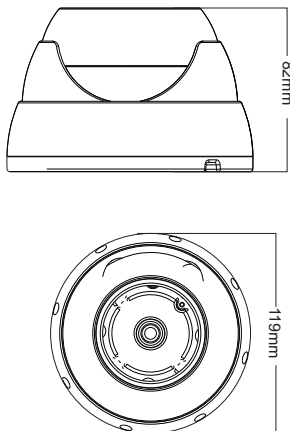

TD-9515M

1.3 Megapixel Network IR Water-proof
Dome Camera

1.3 Megapixel Network IR Water-proof Dome Camera

Features

- 960P full real time coding
- Max resolution:1280x960
- 20-30m IR night view distance
- 3D DNR, digital WDR, defog and image stabilization
- Corridor mode optional
- ROI coding
- Broadband audio capture up to 192KHz for providing more details to track events
- CVBS local video, one-way audio, PoE
- ICR auto switch, true day / night
- Support smart phone, iPad, remote monitoring
- NAT traversal

Dimensions

Specifications

Model	TD-9515M-D/PE/IR2	TD-9515M-D/FZ/PE/IR2
Specifications		
Camera		
Image Sensor	1/3"CMOS	
Image Size	1280x960	
Electronic Shutter	1/25s~1/10000s	
Min. Illumination	0LUX(IR LED ON)	
Lens	6mm(4mm,8mm optional)	3.3mm~12mm
Lens Mount	CS	Φ14
Wide Dynamic Range	Digital WDR	
Digital NR	3D DNR	
Image		
Video Compression	H.264	
Resolution	960P(1280x960), 720P(1280x720), VGA(640x480), QVGA(320x240)	
Multi-stream	1280x960(1~30fps) / 1280x720(1~30fps) 1280x720(1~10fps) / 640x480(1~30fps) / 320x240(1~30fps)	
Bit rate	64Kbps ~ 4Mbps	
Encode Mode	VBR/CBR	
Quality	Five levels under VBR; Freely adjustable under CBR	
Image Settings	Saturation, Brightness, Contrast, etc. adjustable through client software or web browser	
Audio Compression	G711A	
Interfaces		
Network	RJ45	
Video Output	BNC×1	
Audio	One-way audio(MIC IN x1)	
Functions		
Remote Monitoring	IE browsing,CMS remote control	
Online Connection	Support simultaneous monitoring for up to 6 users ; Support multi-stream real time transmission	
Protocol	TCP/IP, UDP, DHCP, NTP, RTSP, PPPoE, DDNS, SMTP,FTP	
Storage	Network remote storage	
Smart Alarm	Motion Alarm	
Day&Night	ICR	
PoE	Yes	
IR Distance	20-30m	
Water-proof	IP66	
Others		
Power Supply	DC12V/POE	
Power Consumption	2.2W	
IR ON	4.72W	
Operating Environment	-40°C~50°C,10% ~90% humidity	
Dimensions	Φ119mm×82mm	
Weight (net)	669g	
Weight (gross)	763g	