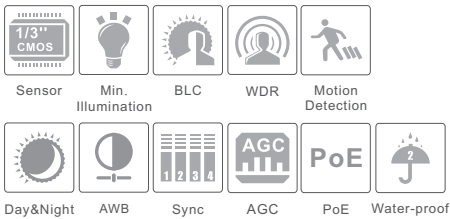

TD-9412M

1.3 Megapixel Network IR Water-proof
Bullet Camera

1.3 Megapixel Network IR Water-proof Bullet Camera

Features

- 960P full real time coding,
- Max .resolution:1280 x 960
- 20-30m IR night view distance
- 3D DNR, digital WDR, defog and image stabilization
- Corridor mode optional
- ROI coding
- Broadband audio capture up to 192KHz for providing more details to track events
- CVBS local video, one-way audio, PoE
- ICR auto switch, true day / night
- Support smart phone, iPad, remote monitoring
- NAT traversal