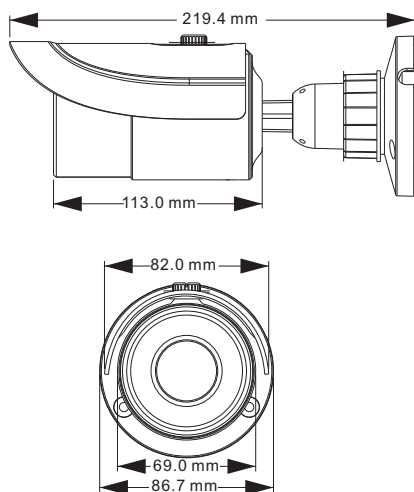

Dimensions

Specifications

| Specifications | Model | TD-9412M-D/IR2 | TD-9412M-D/PE/IR2 | TD-9412M-D/FZ/PE/IR2 |
|-----------------------|------------------------------------------------------------------------------------------------------|----------------|-------------------|----------------------|
| Camera | | | | |
| Image Sensor | 1/3"CMOS | | | |
| Image Size | 1280 x 960 | | | |
| Electronic Shutter | 1/25s~1/100000s | | | |
| Min. Illumination | 0LUX(IR LED ON) | | | |
| Lens | 6mm(4mm,8mm optional) | | 3.3mm~12mm | |
| Lens Mount | M12 | | Φ14 | |
| Wide Dynamic Range | Digital WDR | | | |
| Digital NR | 3D DNR | | | |
| Image | | | | |
| Video Compression | H.264 | | | |
| Resolution | 960P(1280 x 960), 720P(1280x720), VGA(640x480), QVGA(320x240) | | | |
| Multi-stream | 1280 x 960(1~30fps) / 1280x720(1~ 30fps) 1280x720(1~10fps) / 640x480(1~ 30fps) / 320x240(1~30fps) | | | |
| Bit rate | 64Kbps ~ 4Mbps | | | |
| Encode Mode | VBR/CBR | | | |
| Quality | Five levels under VBR; Freely adjustable under CBR | | | |
| Image Settings | Saturation, Brightness, Contrast, etc. adjustable through client software or web browser | | | |
| Audio Compression | G711A | | | |
| Interfaces | | | | |
| Network | RJ45 | | | |
| Audio | One-way audio(MIC IN x1) | | | |
| Functions | | | | |
| Remote Monitoring | IE browsing,CMS remote control | | | |
| Online Connection | Support simultaneous monitoring for up to 4 users ; Support multi-stream real time transmission | | | |
| Protocol | TCP/IP, UDP, DHCP, NTP, RTSP, PPPoE, DDNS, SMTP,FTP | | | |
| Storage | Network remote storage | | | |
| Smart Alarm | Motion Alarm | | | |
| Day&Night | ICR | | | |
| PoE | NO | Yes | | |
| IR Distance | 20-30m | | | |
| Water-proof | IP66 | | | |
| Others | | | | |
| Power Supply | DC12V | DC12V/POE | | |
| Operating Environment | -40°C~50°C,10%~90% humidity | | | |
| Dimensions | Φ87mm×219mm | | | |
| Weight (net) | 635g | | | |