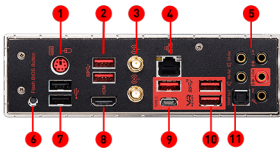

## SPECIFICATION

<b>Model Name</b>	MPG X570 GAMING PRO CARBON WIFI
<b>CPU Support</b>	Supports 2nd and 3rd Gen AMD Ryzen™ / Ryzen™ with Radeon™ Vega Graphics and 2nd Gen AMD Ryzen™ with Radeon™ Graphics Desktop Processors
<b>CPU Socket</b>	Socket AM4
<b>Chipset</b>	AMD® X570 Chipset
<b>Graphics Interface</b>	2 x PCI-E 4.0 x16 slots Supports 2-Way AMD® CrossFire™ Technology
<b>Display Interface</b>	HDMI - Requires Processor Graphics
<b>Memory Support</b>	4 DIMMs, Dual Channel DDR4-4400(OC)
<b>Expansion Slots</b>	2x PCIe 3.0 x1 slots
<b>Storage</b>	2 x Lightning M.2 slots (Gen4 x4) 6 x SATA 6Gb/s
<b>USB Ports</b>	4 x USB 3.2 (Gen2, 3A+1C) + 6 x USB 3.2 (Gen1) + 6 x USB 2.0
<b>LAN</b>	Intel® I211AT Gigabit LAN
<b>Wireless / BT</b>	Intel® Wi-Fi 6 AX200, Bluetooth 5.0
<b>Audio</b>	8-Channel(7.1) HD Audio with Audio Boost 4

## CONNECTIONS

- Keyboard / Mouse
- USB 3.2 Gen1 Type-A
- Wireless / Bluetooth
- LAN
- Audio Connectors
- Flash BIOS Button
- USB 2.0
- HDMI
- USB 3.2 Gen2 Type-A + C
- USB 3.2 Gen2 Type-A
- Optical S/PDIF out