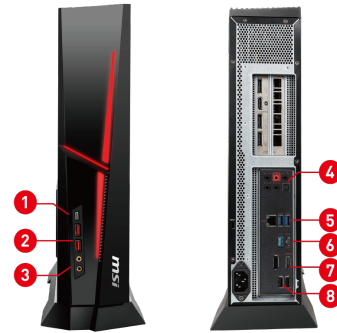

FEATURE

- Up to 10th Gen Intel® Core™ i7 processor
- Windows 10 Home
- Up to GeForce RTX™ 2070 Super graphics
- Compact, light weight and easy to transport case
- 10 liters in size, the most compact gaming desktop
- Silent Storm Cooling 3- Optimizes airflow by separating chamber of CPU, VGA, and PSU
- USB Type C with reversible design
- Latest Wi-Fi 6 (802.11ax) for redefining wireless gaming experience
- Support 4K gaming experience
- Easy to Upgrade Design
- Nahimic 3 Audio Enhancer
- Mystic Light RGB LED design, customize your look
- Enrich your experience with included MSI software

CONNECTIONS

1. 1x USB 3.2 Gen 1 Type C
2. 1x USB 3.2 Gen 1 Type A
3. 1x USB 2.0
4. 1x Mic-in / 1x Headphone-out
5. 5x Audio jacks / 1x Optical S/PDIF
6. 1x RJ45(2.5G LAN) / 2x USB 3.2 Gen 1 Type A
7. 1x USB 3.2 Gen 1 Type A / 1x USB 3.2 Gen 1 Type C
8. 1x DP out (1.2) / 1x HDMI out (1.4)
9. 2x USB 2.0 Type A