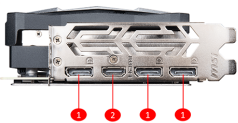

msi

GRAPHICS CARD

GeForce RTX 2070 SUPER™ GAMING X

SPECIFICATION

Model Name	GeForce RTX 2070 SUPER™ GAMING X
Graphics Processing Unit	NVIDIA® GeForce® RTX 2070 SUPER™
Interface	PCI Express x16 3.0
Cores	2560 Units
Core Clocks	Boost: 1800 MHz
Memory Speed	14 Gbps
Memory	8GB GDDR6
Memory Bus	256-bit
Output	DisplayPort x 3 (v1.4) / HDMI 2.0b x 1
HDCP Support	2.2
Power consumption	215W
Power connectors	6-pin x 1 / 8-pin x 1
Recommended PSU	650W
Card Dimension(mm)	297 x 143 x 56 mm
Weight (Card / Package)	1421g / 1969g
DirectX Version Support	12 API
OpenGL Version Support	4.5
Multi-GPU Technology	NVIDIA® NVLink™ (SLI-Ready), 2-way
Maximum Displays	4
VR Ready	Y
G-SYNC® technology	Y
Adaptive Vertical Sync	Y
Digital Maximum Resolution	7680 x 4320

CONNECTIONS

1. DisplayPort
2. HDMI

FEATURE

TORX FAN 3.0

Award-winning fan design combining two different fin designs for cool & quiet gaming.

Mastery of Aerodynamics

Using groundbreaking aerodynamic techniques, the heatsink is optimized for efficient heat dissipation.

ZERO FROZR

Eliminates fan noise by stopping the fans in low-load situations so you can focus on your game.

CUSTOM PCB

An optimized PCB design with enhanced power delivery provides a solid base for high performance gaming.