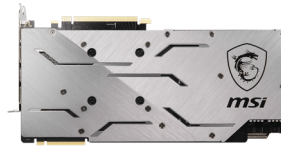

msi

GRAPHICS CARD

GeForce RTX 2070 SUPER™ GAMING X

SPECIFICATION

Model Name	GeForce RTX 2070 SUPER™ GAMING X
Graphics Processing Unit	NVIDIA® GeForce® RTX 2070 SUPER™
Interface	PCI Express x16 3.0
Cores	2560 Units
Core Clocks	Boost: 1800 MHz
Memory Speed	14 Gbps
Memory	8GB GDDR6
Memory Bus	256-bit
Output	DisplayPort x 3 (v1.4) / HDMI 2.0b x 1
HDCP Support	2.2
Power consumption	215W
Power connectors	6-pin x 1 / 8-pin x 1
Recommended PSU	650W
Card Dimension(mm)	297 x 143 x 56 mm
Weight (Card / Package)	1421g / 1969g
DirectX Version Support	12 API
OpenGL Version Support	4.5
Multi-GPU Technology	NVIDIA® NVLink™ (SLI-Ready), 2-way
Maximum Displays	4
VR Ready	Y
G-SYNC® technology	Y
Adaptive Vertical Sync	Y
Digital Maximum Resolution	7680 x 4320

CONNECTIONS

1. DisplayPort
2. HDMI

FEATURE

TORX FAN 3.0

Award-winning fan design combining two different fin designs for cool & quiet gaming.

Mastery of Aerodynamics

Using groundbreaking aerodynamic techniques, the heatsink is optimized for efficient heat dissipation.

ZERO FROZR

Eliminates fan noise by stopping the fans in low-load situations so you can focus on your game.

CUSTOM PCB

An optimized PCB design with enhanced power delivery provides a solid base for high performance gaming.