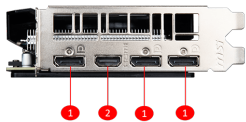

CONNECTIONS

1. DisplayPort
2. HDMI

FEATURE

DUAL FAN THERMAL DESIGN

Dual fans covers more area of heatsink to take heat away more efficiently.

TORX FAN 2.0

Award-winning fan design combining two different fin designs for cool & quiet gaming.

SOLID BACKPLATE

Increases toughness of the card to prevent bending while complementing the design.

OC PERFORMANCE

MSI OC graphics cards are equipped with higher clock speeds out of the box for increased performance.

MSI Afterburner

The ultimate overclocking software with advanced control options and real-time hardware monitor.

VR Ready

Certified to provide the performance required for a smooth experience in your VR adventures.

NVIDIA® G-SYNC®

Gives you more of what you want in a gaming experience. Incredibly smooth, tear-free gameplay at refresh rates up to 240 Hz.