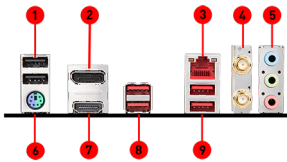

SPECIFICATION

Model Name	B450I GAMING PLUS AC
CPU Support	Supports AMD® RYZEN™ 1st and 2nd Generation/ Ryzen™ with Radeon™ Vega Graphics Processors for Socket AM4
CPU Socket	AM4
Chipset	AMD® B450 Chipset
Graphics Interface	1 x PCI-E 3.0 x16 slot
Display Interface	DisplayPort, HDMI – Requires Processor Graphics
Memory Support	2 DIMMs, Dual Channel DDR4 3466+ (OC)
Storage	1 x M.2 slot 4 x SATA 6Gb/s
USB ports	6 x USB 3.1 (Gen1) + 4 x USB 2.0
LAN	Realtek® 8111H Gigabit LAN
Wi-Fi / BT	Intel® DualBand Wireless-AC 3168, Bluetooth 4.2
Audio	8-Channel(7.1) HD Audio with Audio Boost
Form Factor	Mini ITX

CONNECTIONS

1. USB 2.0
2. DisplayPort
3. LAN
4. Wi-Fi / Bluetooth
5. HD Audio Connectors
6. PS/2 Combo Port
7. HDMI
8. USB 3.1 Gen1

FEATURE

Turbo M.2

Delivering Speeds Up to 32Gb/s

Audio Boost

Reward your ears with studio grade sound quality for the most immersive audio experience.

Core Boost

With premium layout and optimized power design to support more cores and provide better performance.

DDR4 Boost

Advanced technology to deliver pure data signals for the best gaming performance and stability.