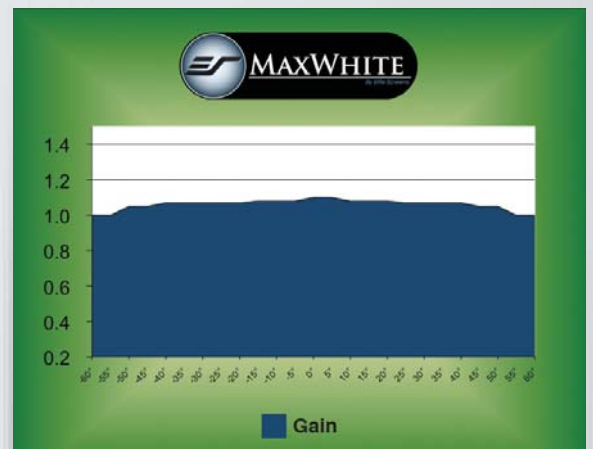

Elite Screens' MaxWhite Screen Material is durable for daily use and Easy to Clean. It has a wide viewing angle with 1.1 Gain and is suitable for most applications including Commercial /Educational and Residential. MaxWhite Screen material has a black backing to eliminate light penetration for superior color reproduction. Its Texture pattern eliminates Moiré or Hot Spotting which is a common phenomenon with poorly made projection screen material or wall projections.