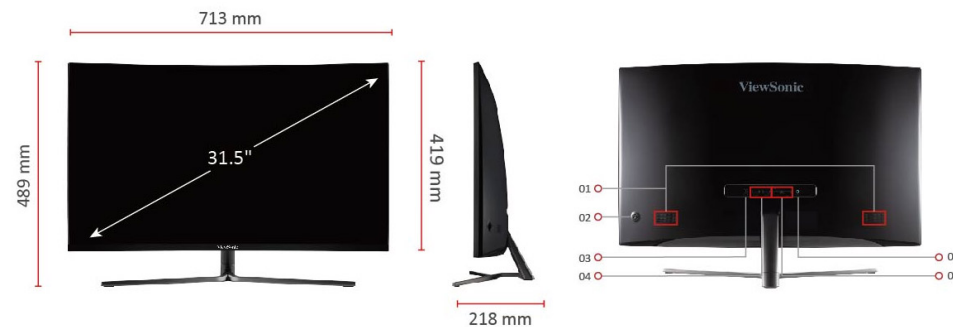

1. Internal Speakers
2. Menu Controls
3. DC in
4. HDMI x 2
5. Earphone
6. DisplayPort x 2

Visit Us ■ www.viewsonic.com

LCD PANEL		AUDIO		DIMENSIONS (IMPERIAL) (WXHxD)	
Display Size (in.):	32	Internal Speakers:	2.5Watts x2	Packaging (in.):	30.6 x 22.4 x 6.1
Viewable Area (in.):	31.5	POWER		Physical (in.):	28.1 x 19.3 x 8.1
Panel Type:	VA Technology	Eco Mode (Conserve):	N/A	Physical Without Stand (in.):	28.1 x 16.5 x 3.1
Resolution:	2560 x 1440	Eco Mode (optimized):	N/A	DIMENSIONS (METRIC) (WXHxD)	
Resolution Type:	QHD	Consumption (typical):	N/A	Packaging (mm):	776 x 569 x 167
Static Contrast Ratio:	3,000:1 (typ)	Consumption (max):	N/A	Physical (mm):	713 x 489 x 218
Dynamic Contrast Ratio:	80M:1	Voltage:	AC 100-240V, 50/60 Hz	Physical Without Stand (mm):	713 x 419 x 79
Light Source:	LED	Stand-by:	N/A	GENERAL	
Brightness:	300 cd/m2 (typ)	Power Supply:	External	Regulations:	CE, CE EMC, C REACH, WEEE BSMI, RCM, KC
Colours:	16.7M	ADDITIONAL HARDWARE		PACKAGE CONTENTS:	VX3258-2KPC-1 (IEC C13 / CEE Cable (v1.2; Ma Adapter x1, Qui
Colour Space Support:	8 bit + Hi-FRC	Kensington Lock Slot:	1		
Aspect Ratio:	16:9	CONTROLS		Recycle/Disposal:	Please dispose local, state or fe
Response Time (Typical GTG):	22ms	Physical Controls:	Up, Right, Down, Left, Power	Warranty:	*Warranty offer market to mark
Response Time (GTG w/OD):	5ms	On Screen Display:	Input Select, Audio Adjust, ViewMode, Colour Adjust, Manual Image Adjust, Setup Menu	Country Of Origin:	China
Response Time (MPRT):	1ms	OPERATING CONDITIONS			
Viewing Angles:	178° horizontal, 178° vertical	Temperature:	32°F to 104°F (0°C to 40°C)		
Backlight Life (Hours):	30000 Hrs (Min)	Humidity (non-condensing):	20% to 90%		
Panel Surface:	Anti-Glare, Hard Coating (3H)	WALL MOUNT			
Curvature:	1800R	VESA Compatible:	N/A		
Refresh Rate (Hz):	144	INPUT SIGNAL			
Adaptive Sync:	FreeSync	Frequency Horizontal:	22 ~ 222KHz		
Blue Light Filter:	Yes	Frequency Vertical:	48 ~ 144Hz		
Flicker-Free:	Yes	VIDEO INPUT			
X Lighting:	N/A	Digital Sync:	TMDS - HDMI (v2.0), PCI-E - DisplayPort (v1.2)		
Colour Gamut:	NTSC: 88% size (Typ) sRGB: 120% size (Typ)	ERGONOMICS			
Pixel Size:	0.272 mm (H) x 0.272 mm (V)	Height Adjust (mm):	N/A		
COMPATIBILITY		Swivel:	N/A		
PC Resolution (max):	2560x1440	Tilt (Forward/Back):	-5° / 10°		
Mac® Resolution (max):	2560x1440	Pivot (Right/Left):	N/A		
PC Operating System:	Windows 10 certified; macOS tested	WEIGHT (IMPERIAL)			
Mac® Resolution (min):	2560x1440	Net (lbs):	13		
CONNECTOR		Net Without Stand (lbs):	11		
3.5mm Audio Out:	1	Gross (lbs):	19.6		
HDMI 2.0 (with HDCP 2.2):	2	WEIGHT (METRIC)			
Display Port:	2	Net (kg):	5.9		
Power in:	External power adapter	Net Without Stand (kg):	5		
TOUCH		Gross (kg):	8.9		
Touch Technology:	N/A				
Touch Points:	N/A				