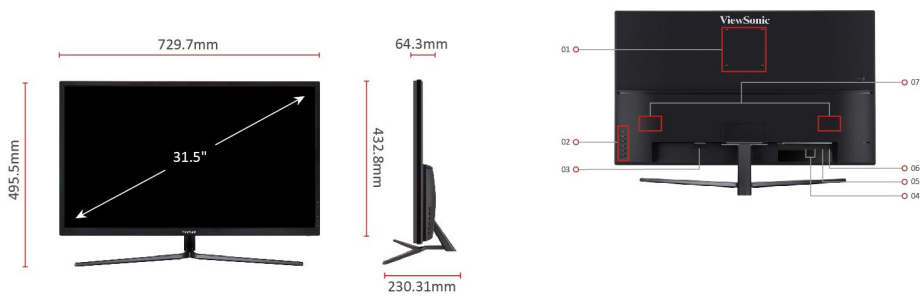

1. VESA compatible(Wall Mount 100x100mm)
2. Menu Control Panel
3. AC Power In
4. HDMI x 2
5. DisplayPort
6. Earphone Out
7. Internal Speakers

## LCD PANEL

Monitor Size:	32"W (31.5" Viewable)
Panel Technology:	VA Technology, a-si TFT LCD
Resolution:	Ultra HD 3840 x 2160
Display Area:	698.4mm (H) x 392.85mm (V)
Aspect Ratio:	16:9
Brightness:	300 cd/m <sup>2</sup> (Typ)
Contrast Ratio:	3000:1 (Typ)
Dynamic Contrast Ratio:	80,000,000:1
Viewing Angles:	178 degrees / 178 degrees (Typ)
Response Time:	GTG(AVR; Scaler OD) *2:3ms (Typ)
Backlight:	1 WLED light bar
Backlight Life:	30,000 Hrs (Min)
Colours:	1.07 Billion colours (8-bit+Hi-FRC)
Colour Gamut:	95% of NTSC colour size 86% NTSC colour coverage
Panel Surface:	Anti-Glare type, Hard-coating (3H), Haze 25%

## DIMENSIONS (W X H X D) (MM)

Physical with stand (mm):	729.7mm (W) x 495.5mm (H) x 230.31mm (D)
Physical without stand (mm):	729.7mm (W) x 432.8mm (H) x 64.32mm (D)
Packaging (mm):	838mm (W) x 615mm (H) x 282mm (D)