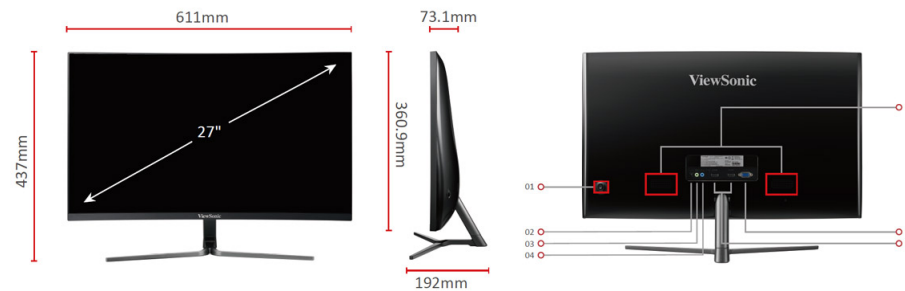

1. OSD Joystick
 2. AC Power in
 3. Audio out
 4. Headphone
 5. HDMI x 2
 6. VGA
 7. Internal Speakers
-

Visit Us — www.viewsonic.com

LCD PANEL		POWER		GENERAL	
Display Size (in.):	27	Eco Mode (Conserve):	18W	Regulations:	CE, CE EMC, C REACH, WEEE BSMI, RCM, GE
Viewable Area (in.):	27	Eco Mode (optimised):	21W		
Panel Type:	VA Technology	Consumption (typical):	24.5W	PACKAGE CONTENTS:	VX2758-PC-mh C13 / CEE22) x Male-Male) x1, Quick Start Gui
Resolution:	1920 x 1080	Consumption (max):	26W		
Resolution Type:	FHD	Voltage:	AC 100-240V, 50/60 Hz	Recycle/Disposal:	Please dispose local, state or fe
Static Contrast Ratio:	3,000:1 (typ)	Stand-by:	0.5W		
Dynamic Contrast Ratio:	80M:1	Power Supply:	External	Warranty:	*Warranty offer market to mark
Light Source:	LED	ADDITIONAL HARDWARE			
Brightness:	280 cd/m2 (typ)	Kensington Lock Slot:	1		
Colours:	16.7M	CONTROLS			
Colour Space Support:	8 bit (6 bit + A-FRC)	Physical Controls:	Up, Right, Down, Left, Power		
Aspect Ratio:	16:9	On Screen Display:	Input Select, Audio Adjust, ViewMode, Colour Adjust, Manual Image Adjust, Setup Menu		
Response Time (Typical GTG):	4ms	OPERATING CONDITIONS			
Response Time (GTG w/OD):	4.8ms	Temperature:	32°F to 104°F (0°C to 40°C)		
Response Time (MPRT):	1ms	Humidity (non-condensing):	20% to 90%		
Viewing Angles:	178° horizontal, 178° vertical	INPUT SIGNAL			
Backlight Life (Hours):	30000 Hrs (Min)	Frequency Horizontal:	15 ~ 160KHz		
Curvature:	1800R	Frequency Vertical:	48 ~ 144Hz		
Refresh Rate (Hz):	144	VIDEO INPUT			
Adaptive Sync:	FreeSync	Digital Sync:	TMDS - HDMI (v1.4), TMDS - HDMI (v2.0)		
Blue Light Filter:	Yes	Analog Sync:	Separate/Composite/SOG - RGB Analog		
Flicker-Free:	Yes	ERGONOMICS			
Colour Gamut:	NTSC: 88% size (Typ) sRGB: 120% size (Typ)	Tilt (Forward/Back):	-5° / 20°		
Pixel Size:	0.311 mm (H) x 0.311 mm (V)	WEIGHT (METRIC)			
Surface Treatment:	Anti-Glare, Hard Coating (3H)	Net (kg):	4.3		
COMPATIBILITY		Net Without Stand (kg):	4		
PC Resolution (max):	1920x1080	Gross (kg):	6.3		
Mac® Resolution (max):	1920x1080	DIMENSIONS (METRIC) (WXHXD)			
PC Operating System:	Windows 10 certified; macOS tested	Packaging (mm):	680 x 510 x 144		
Mac® Resolution (min):	1920x1080	Physical (mm):	611 x 437 x 192		
CONNECTOR		Physical Without Stand (mm):	611 x 361 x 73		
VGA:	1				
3.5mm Audio In:	1				
3.5mm Audio Out:	1				
HDMI 2.0:	1				
HDMI 1.4:	1				
Power in:	External power adapter				
AUDIO					
Internal Speakers:	2Watts x2				