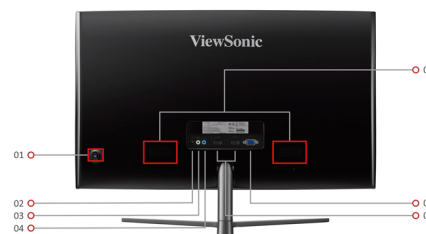

Key Features

Curved Screen Immersion | 144Hz
Refresh Rate and AMD FreeSync | More
Viewable Color | Flexible Connectivity |
High Definition Clarity

Product Description

With an immersive curved screen, the ViewSonic VX2758-C-mh provides a stunning viewing experience for work or play. The monitor has been designed with an 1800R curve and 88% NTSC color coverage to deliver the perfect balance of comfort and immersion. A high 144Hz refresh rate delivers smooth animations with minimal input lag while AMD FreeSync™ virtually eliminates screen tearing and stuttering for a fluid gaming experience. VX2758-C-mh also comes equipped with ViewSonic's exclusive ViewMode™ presets, which offer optimized screen performance for different home entertainment applications, such as watching movies, editing files, or playing video games. 2 HDMI ports and a VGA input offer flexible connectivity for both general use and entertainment.

1. OSD Joystick
2. AC Power In
3. Audio Out
4. Headphone
5. HDMI x 2
6. VGA

7. Internal Speakers

LCD PANEL

Monitor Size:	27"W (27" Viewable) LCD monitor
Panel Technology:	VA Technology (Curved 1800R)
Resolution:	Full HD 1920 x 1080
Display Area:	597.888mm (H) x 336.312mm (V)
Aspect Ratio:	16:9
Brightness:	280 cd/m ² (Typ)
Contrast Ratio:	3000:1 (Typ)
Dynamic Contrast Ratio:	80,000,000:1
Viewing Angles:	178 degrees / 178 degrees (Typ)
Response Time:	GTG(AVG; Scaler OD) *2: 5ms (Typ)
Backlight:	1 LED light bar
Backlight Life:	30,000 Hrs (Min)
Colours:	16.7M colors (6-bit with A-FRC)
Colour Gamut:	88% of NTSC (Typ)
Panel Surface:	Anti-Glare type, Haze 25%

MODEL COLOUR

Black

ERGONOMICS

Tilt:	20 ~ -5 degrees
-------	-----------------

SPECIAL FEATURES

Eye Care:	Blue light filter, Flicker Free
-----------	------------------------------------

OPERATING CONDITIONS