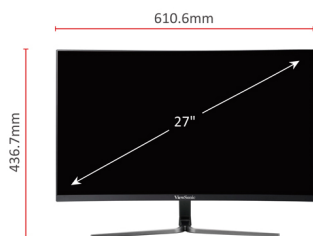

1. OSD Joystick
2. AC Power In
3. Audio Out
4. Headphone
5. HDMI x 2
6. VGA

7. Internal Speakers

LCD PANEL

Monitor Size:	27"W (27" Viewable) LCD monitor
Panel Technology:	VA Technology (Curved 1800R)
Resolution:	Full HD 1920 x 1080
Display Area:	597.888mm (H) x 336.312mm (V)
Aspect Ratio:	16:9
Brightness:	280 cd/m ² (Typ)
Contrast Ratio:	3000:1 (Typ)
Dynamic Contrast Ratio:	80,000,000:1
Viewing Angles:	178 degrees / 178 degrees (Typ)
Response Time:	GTG(AVG; Scaler OD) *2: 5ms (Typ)
Backlight:	1 LED light bar
Backlight Life:	30,000 Hrs (Min)
Colours:	16.7M colors (6-bit with A-FRC)
Colour Gamut:	88% of NTSC (Typ)
Panel Surface:	Anti-Glare type, Haze 25%

MODEL COLOUR

Black

ERGONOMICS

Tilt:	20 ~ -5 degrees
-------	-----------------

SPECIAL FEATURES

Eye Care:	Blue light filter, Flicker Free
-----------	------------------------------------

OPERATING CONDITIONS

Temperature (° F / ° C):	32°F to 104°F (0°C to 40°C)
Humidity:	20% to 90% (no condensation)

DIMENSIONS (W X H X D) (MM)

Physical with stand (mm):	610.6mm (W) x 436.7mm (H) x 191.7mm (D)
Physical without stand (mm):	610.6mm (W) x 360.9mm (H) x 73.1mm (D)
Packaging (mm):	680mm (W) x 510mm (H) x 144mm (D)