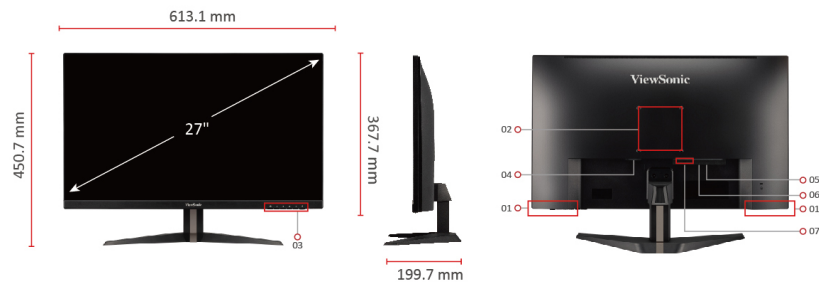

Key Features

- 144Hz refresh rate ensures clarity in motion
- 1ms (MPRT) response time ensures smooth images
- AMD FreeSync™ Premium prevents screen tearing
- QHD 1440p resolution for clear detail
- SuperClear® IPS panel for vivid picture quality and wider viewing angles

1. Internal Speakers
2. VESA Compatible (Wall Mount 100 x 100mm)
3. Menu Controls
4. AC in
5. Earphone
6. DisplayPort
7. HDMI x 2

DISPLAY

Display Size (in.):	27
Viewable Area (in.):	27
Panel Type:	IPS Technology
Resolution:	2560 x 1440
Resolution Type:	QHD
Static Contrast Ratio:	1,000:1 (typ)
Dynamic Contrast Ratio:	80M:1
Light Source:	LED
Brightness:	350 cd/m ² (typ)
Colors:	1.07B
Color Space Support:	10 bit (8 bit + FRC)
Aspect Ratio:	16:9
Response Time (MPRT):	1ms
Viewing Angles:	178° horizontal, 178° vertical
Backlight Life (Hours):	30000 Hrs (Min)
Curvature:	Flat
Refresh Rate (Hz):	144
Adaptive Sync:	FreeSync
Blue Light Filter:	Yes
Flicker-Free:	Yes
Color Gamut:	DCI-P3: 96% size (Typ), NTSC: 93% size (Typ), sRGB: 131% size (Typ)
Pixel Size:	0.233 mm (H) x 0.233 mm (V)
Surface Treatment:	Anti-Glare, Hard Coating (3H)

COMPATIBILITY

PC Resolution (max):	2560x1440
Mac® Resolution (max):	2560x1440
PC Operating System:	Windows 10 certified; macOS tested
Mac® Resolution (min):	2560x1440

CONNECTOR

3.5mm Audio Out:	1
HDMI 2.0:	2
Display Port:	1
Power in:	3-pin Socket (IEC C14 / CEE22)

WEIGHT (METRIC)

Net (kg):	5.2
Net Without Stand (kg):	4.4
Gross (kg):	6.9

DIMENSIONS (IMPERIAL) (WXHxD)

Packaging (in.):	26.7 x 20.5 x 6
Physical (in.):	24.1 x 17.7 x 7.9
Physical Without Stand (in.):	24.1 x 14.5 x 2.2