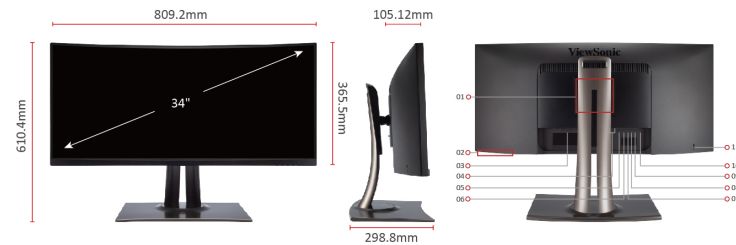

Key Features

- Hardware colour calibration
- Delta E < 2 colour accuracy
- Pre-calibrated uniformity correction
- 1800R curvature
- 21:9 aspect ratio

Product Description

With an amazing 21:9, 1800R curved screen and stunning WQHD resolution, the ViewSonic VP3481 delivers the most immersive panoramic viewing experience to date. Engineered to produce incredible detail, unmatched colour accuracy, and vivid colours across wide viewing angles, this display also comes with HDR10 support to deliver a wide dynamic range of colour with rich contrast. The extra screen real estate provided by the VP3481's 3-side frameless screen and ultra-wide 21:9 aspect ratio, along with a pre-calibrated panel and integrated speakers make this monitor a dream for video editing and other types of colour-critical content creation. The VP3481's sleek, modern design is future-proof with USB 3.1 Type-C, DisplayPort, and HDMI ports. It also comes equipped with an arsenal of colour-critical features, including an amazing Delta E < 2 value for precision colour accuracy, integrated colour uniformity for consistent chromaticity across the screen, and a 14-bit 3D look-up table that generates a silky-smooth palette of 4.39 trillion colours. Hardware calibration is available with the optional ViewSonic Colorbration Kit, which allows you to quickly and easily calibrate your monitor for photography, graphic design, and other professional applications. Enjoy tear-free images and smooth video playback with built-in FreeSync technology. Extremely fast response times and fluid visuals give the user an unprecedented viewing experience for all their home entertainment needs.