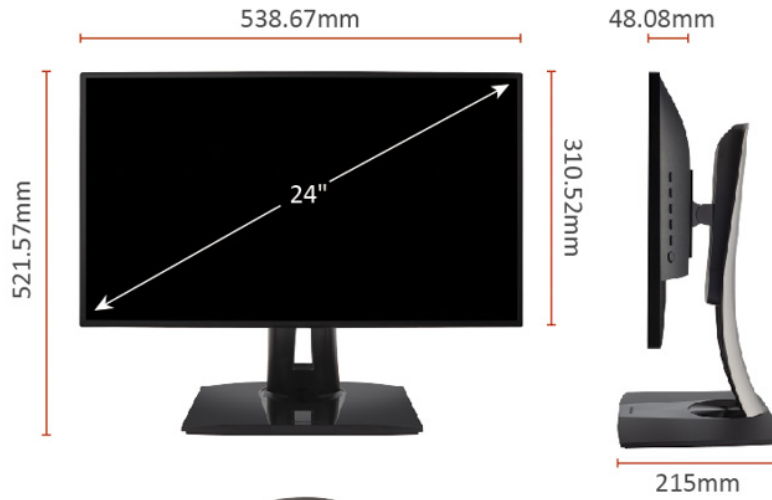

Product Description

The ViewSonic® VP2458 is a professional-grade 24" (23.8" viewable) Full HD monitor designed for enterprise professionals. The monitor's SuperClear® IPS panel technology offers 100% sRGB colour coverage and Delta E<2 colour accuracy to deliver precise colour performance and wide-angle viewing, while a 4-sided frameless design provides a seamless viewing experience for multi-monitor setups. What's more, with advanced ergonomic tilt, swivel, pivot, and height adjust features, this monitor provides a comfortable viewing experience and vivid images no matter your vantage point. Extensive connectivity options include VGA, HDMI, and DisplayPort so that you can connect to a variety of HD and analog devices – today and tomorrow. In addition, Flicker-Free technology and a Blue Light Filter help to minimise eyestrain from extended viewing periods.

- 1. VESA Compatible (Wall Mount 100 x 100 mm)
- 2. AC in
- 3. DP
- 4. HDMI
- 5. VGA
- 6. USB up stream
- 7. USB down stream

Visit Us ■ www.viewsonic.com

LCD PANEL

Monitor Size:	24" W (23.8" Viewable)
Panel Technology:	IPS Technology TFT LCD
Resolution:	Full HD 1920 x 1080
Display Area:	527 mm (H) x 296.5 mm (V)
Aspect Ratio:	16:9
Brightness:	250 cd/m2 (Typ)
Contrast Ratio:	1000:1 (Typ)
Dynamic Contrast Ratio:	20,000,000:1
Viewing Angles:	178 degrees / 178 degrees (Typ)
Response Time:	5ms (GTG w/OD)
Colour Gamut:	NTSC: 72.57% Coverage / 75.9% Size (Typ) sRGB: 100% Coverage / 107% Size (Typ) REC709: 100% Coverage / 107% Size (Typ) SMPTE-C: 100% Coverage / 115.6% Size (Typ) EBU: 99.28% Coverage / 105.8 Size (Typ)
Pixel Size:	0.275 mm (H) x 0.275 mm (V)

POWER

Power:	3-pin plug (CEE22) x 1
Voltage:	AC 100-240V (Universal); 50/60Hz
Consumption:	17.5 W
Optimise:	14.0 W
Conserve:	11.5 W

MODEL COLOUR

Black

ERGONOMICS

Tilt:	-5.0°±2.0° (forward) , 21.0°±2.0°(backward)
Swivel:	Right 60°±4° / Left 60° ±4°
Pivot:	0~90 degrees (Clockwise and Counter Clockwise)
Height Adjustment:	0~130mm ±5.0mm