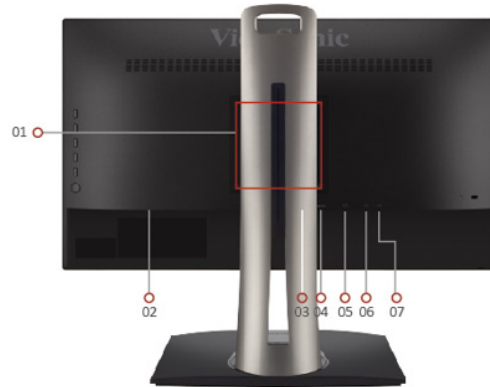

ViewSonic® LED DISPLAY VP2458

Key Features

A Colour Gamut that Aligns with Industry Standards | Superior Colour Reproduction | An Ergonomic Design with Auto Pivot Function | Seeing without Boundaries | A Comfortable Viewing Experience

Product Description

The ViewSonic® VP2458 is a professional-grade 24" (23.8" viewable) Full HD monitor designed for enterprise professionals. The monitor's SuperClear® IPS panel technology offers 100% sRGB colour coverage and Delta E<2 colour accuracy to deliver precise colour performance and wide-angle viewing, while a 4-sided frameless design provides a seamless viewing experience for multi-monitor setups. What's more, with advanced ergonomic tilt, swivel, pivot, and height adjust features, this monitor provides a comfortable viewing experience and vivid images no matter your vantage point. Extensive connectivity options include VGA, HDMI, and DisplayPort so that you can connect to a variety of HD and analog devices – today and tomorrow. In addition, Flicker-Free technology and a Blue Light Filter help to minimise eyestrain from extended viewing periods.

- 1. VESA Compatible (Wall Mount 100 x 100 mm)
- 2. AC in
- 3. DP
- 4. HDMI
- 5. VGA
- 6. USB up stream
- 7. USB down stream

Visit Us ■ www.viewsonic.com

LCD PANEL

Monitor Size:	24" W (23.8" Viewable)
Panel Technology:	IPS Technology TFT LCD
Resolution:	Full HD 1920 x 1080
Display Area:	527 mm (H) x 296.5 mm (V)
Aspect Ratio:	16:9
Brightness:	250 cd/m2 (Typ)
Contrast Ratio:	1000:1 (Typ)
Dynamic Contrast Ratio:	20,000,000:1
Viewing Angles:	178 degrees / 178 degrees (Typ)
Response Time:	5ms (GTG w/OD)
Colour Gamut:	NTSC: 72.57% Coverage / 75.9% Size (Typ) sRGB: 100% Coverage / 107% Size (Typ) REC709: 100% Coverage / 107% Size (Typ) SMPTE-C: 100% Coverage / 115.6% Size (Typ) EBU: 99.28% Coverage / 105.8 Size (Typ)
Pixel Size:	0.275 mm (H) x 0.275 mm (V)