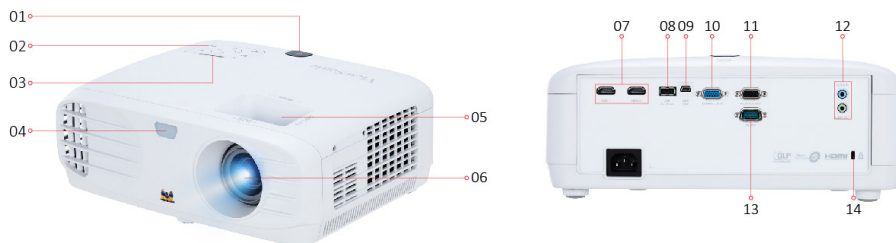

## Product Description

PX700HD is a 3500 ANSI lumens Full HD 1080p DLP projector that offers impressive visual performance in brightly lit environments. This projector comes equipped with ViewSonic's exclusive SuperColor™ technology which delivers true-to-life colors, as well as a specialized Sports Mode which enhances colors to make sporting events feel more realistic. In addition, PX700HD can be placed into SuperEco mode to reduce power consumption and extend the lamp life to up to 15,000 hours. Dual HDMI inputs allow users to connect multiple devices and share content in high-definition, while the integrated USB power supply can be used as a power source for connected devices.

## SPECIFICATION

Projection system:	0.47" 1080p
Native Resolution:	1920x1080
DC type:	DC3
Brightness:	3500 ANSI Lumens
Contrast Ratio:	12000:1
Display Color:	1.07 Billion Colors
Light Source:	Lamp
Light source life (Normal):	5000/15000
Lamp Watt:	203W
Lens:	F=2.0~2.05,f=15.843mm~17.445mm
Projection Offset:	110%+/-6%
Throw Ratio:	1.5-1.65
Image size:	30" - 300"
Throw Distance:	1m~10.96m (100"@3.32m)
Keystone:	±40° (Vertical)
Optical Zoom:	1.1x
Audible Noise (Eco):	27dB
Resolution Support:	VGA(640 x 480) to WUXGA_RB(1920 x 1200) *RB-Reduced Blanking
HDTV Compatibility:	480i, 480p, 576i, 576p, 720p, 1080i, 1080p
Video Compatibility:	NTSC, PAL, SECAM
Horizontal Frequency:	15K~102KHz
Vertical Scan Rate:	23~120Hz

## OUTPUT

Monitor out:	1
Audio out (3.5mm):	1
Speaker:	2W
USB type A (Power):	1 (5V/1.5A)

## OTHERS

Power Supply Voltage:	100-240V+/- 10%, 50/60Hz AC
Operating Temperature:	0~40°C
Carton:	Brown
Dimensions (WxDxH) w/adjustment foot:	332x261x135mm
Language:	English, French, Spanish, Thai, Korean, German, Italian, Russian, Swedish, Dutch, Polish, Czech, T-Chinese, S-Chinese, Japanese, Turkish, Portuguese, Finnish, Indonesian, India, Arabic, Vietnamese