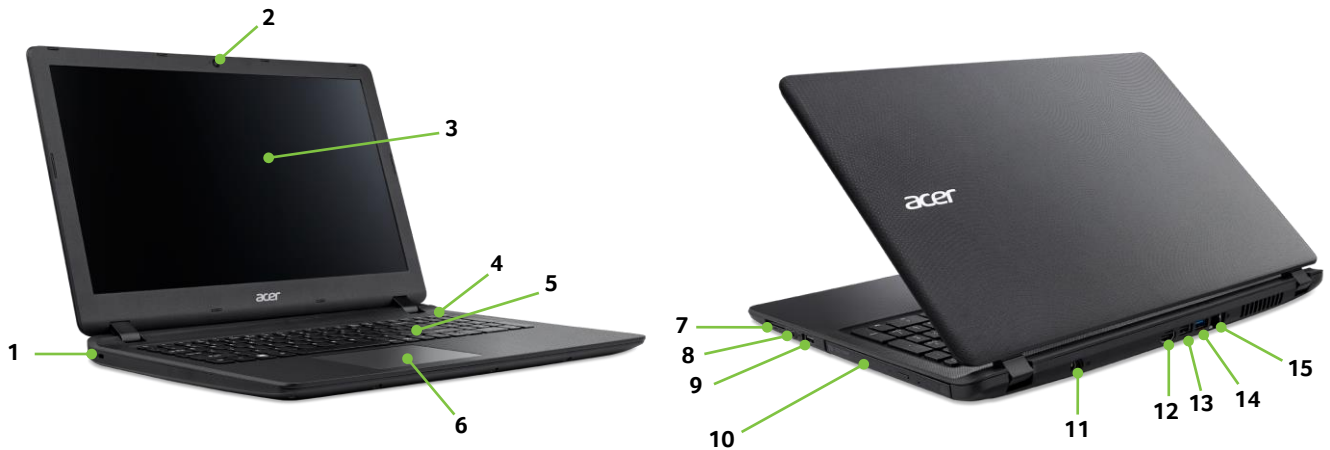

Product views	1. Kensington lock slot 2. Webcam 3. 15.6" LCD display 4. Power key	5. Keyboard 6. Touchpad 7. Card reader 8. Headset/speaker jack	9. USB 2.0 port 10. Optical media drive 11. DC-in jack 12. HDMI port	13. USB 2.0 port 14. USB 3.0 port 15. Ethernet (RJ-45) port
Operating system^{1,2}	Windows 10 Home 64-bit			
CPU and chipset¹	AMD A-Series dual-core processor A9-9410 AMD A-Series dual-core processor A6-9210 AMD E-Series dual-core processor E2-9010			
Memory^{1,3,4,5}	Dual-channel DDR3L SDRAM support: • Up to 8 GB of DDR3L system memory, upgradable to 16 GB using two soDIMM modules			
Display	15.6" HD 1366 x 768 resolution, high-brightness Acer ComfyView™ LED-backlit TFT LCD • 16:9 aspect ratio • Ultra-slim design • Mercury free, environment friendly		15.6" HD 1366 x 768 resolution, high-brightness Acer CineCrystal™ LED backlit TFT LCD • 16:9 aspect ratio • Ultra-slim design • Mercury free, environment friend	
Graphics¹	AMD Radeon™ R5 Graphics AMD Radeon™ R4 Graphics AMD Radeon™ R2 Graphics			
Audio	High-definition audio support Two built-in stereo speakers Built-in digital microphone			
Storage^{1,6}	Card reader: SD™ / SDXC™ card reader Hard disk drive: 1 TB / 500 GB 2.5-inch 5400 RPM			
Optical media drive¹	8X DVD-Writer double-layer drive M-DISC Ready™ Drive			
Webcam¹	Acer webcam with 640 x 480 resolution			
Wireless and networking^{1,7,8}	WLAN • Intel® Dual Band Wireless-AC, 802.11ac/a/b/g/n wireless LAN with Acer Nplify™, featuring MIMO technology • Acer InViLink™ Nplify™ 802.11b/g/n wireless LAN WPAN: Bluetooth® 4.1 / 2.1+EDR LAN: Gigabit Ethernet, Wake-on-LAN ready			
Security	BIOS user, supervisor, HDD passwords Kensington lock slot			
Dimensions and weight⁹	Dimensions: 381.6 (W) x 258 (D) x 24.6 (H) mm (15.03 x 10.2 x 0.91/1.12 inches) Weight: 2.4 kg (5.29 lbs.) with 3-cell battery pack			
Power adapter and battery	ACPI 5.0 CPU power management standard: supports Standby and Hibernation power-saving modes Power adapter: 3-pin 45 W AC adapter Battery: 36 Wh 3220 mAh 11.4 V 3-cell Li-ion battery pack Battery life up to 5 hours			
Input and control	Keyboard: 103-/104-/107-key Acer FineTip keyboard with independent standard numeric keypad, international language support Touchpad: Multi-gesture touchpad with two buttons, supporting two-finger scroll; pinch; gestures to open Cortana, Action Center, multitasking; application commands • Microsoft Precision Touchpad certification Media Keys: Media control keys (printed on keyboard): play/pause, stop, previous, next, volume up, volume down			
Windows Desktop apps¹⁰	• Acer Hover Access • Acer Portal • abFiles • abPhoto • Quick Access • Office 2016			
Warranty	One-year International Travelers Warranty (ITW)			
1.	Specifications vary depending on model.	7.	Actual throughput may vary depending on network conditions and environmental factors such as network traffic or overhead, building construction and access point settings.	
2.	64-bit software is required to enjoy the advantages of 64-bit processing.	8.	Subject to availability.	
3.	Shared system memory may be allocated to support graphics, depending on system memory size and other factors. Actual system memory available to the operating system will be reduced by any memory used by the graphics solution and resources required by the operating environment.	9.	Weight may vary depending on product configuration, vendor components, manufacturing variability, and selected options.	
4.	Memory speed may vary, depending on the CPU, chipset or memory fitted.	10.	Bundled software may vary depending on hardware configuration, OS and regional availability.	
5.	A 64-bit operating system is required to enjoy the ultimate performance of 4 GB or higher memory.			
6.	1 GB is 1 billion bytes, 1 TB is 1000 GB. Actual formatted capacity is less and may vary depending on preloaded materials and operating environment. Recovery Management uses a portion of the stated hard disk capacity as dedicated backup space.