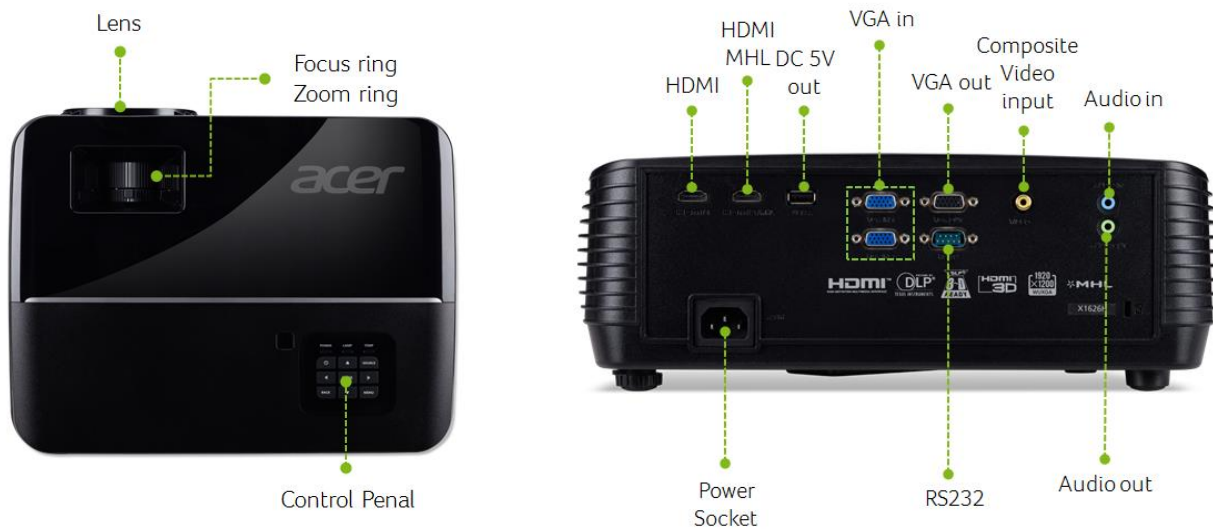

Feature Highlights

Expressive display

- WUXGA (1,920 x 1,200)
- 4,000 ANSI lumens
- Dynamic Black 10,000:1
- Acer BlueLight Shield
- Acer LumiSense
- Acer ColorBoost3D
- Acer ColorSafe II
- HDMI 3D with 144Hz 24p

Enhanced usability

- Wireless Projection¹
- 1080p 120Hz
- Low Input Lag
- 3W built-in speaker

Installation Flexibility

- Auto keystone
- Auto ceiling-mount
- Top-loading lamp
- Fast Pack

Eco-friendly functionality

- Acer EcoProjection
- Lamp life up to 14,000 hours in ExtremeEco mode

1 - Optional Acer WirelessCAST or WirelessHD-Kit is required.

- Part Number: MRJQ211.001

- EAN Code: 4713883395373

Optional Accessory

- P/N: MC.JKY11.007   MC.JKY11.009   MC.JFZ11.00B   MC.JLC11.002   MC.JLC11.003
- EAN: 4713147653638   4713147715251   4713147532261   4713147892877   4713147892884

Acer BlueLight Shield

Acer BlueLight shield allows users to lower levels of blue light to lessen the negative effects of blue light exposure. There are three levels of filter in projector suitable for different scenario. Each level also contains dynamic mechanism that will optimize the blue light level based on content. BlueLight shield can reduce up to 30% blue light and protect your eyes.

Acer LumiSense

LumiSense incorporates a clever content-aware process. It analyzes projected content frame by frame and dynamically adjusts image visibility to optimum levels. Thanks to LumiSense intelligent judgment and dynamic adjustment, all dark scenes are clearly displayed with no loss of detail.

About Acer

Founded in 1976, today Acer is one of the world's top ICT companies and has a presence in over 160 countries. As Acer looks into the future, it is focused on enabling a world where hardware, software and services will infuse with one another to open up new possibilities for consumers and businesses alike. From service-oriented technologies to the Internet of Things to gaming and virtual reality, Acer's 7,000+ employees are dedicated to the research, design, marketing, sale, and support of products and solutions that break barriers between people and technology. More information is at www.acer.com.