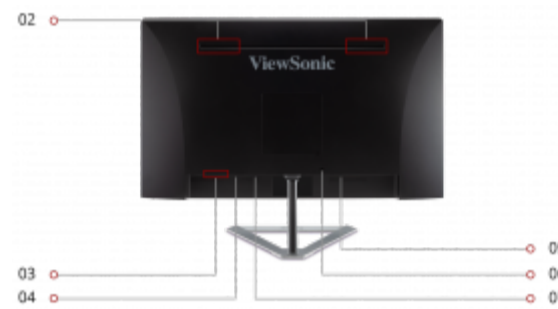

Key Features

Stunning 4K Ultra HD Resolution | SuperClear® IPS Panel Technology |
HDR10 Content Support | Frameless Design | Next Generation
Connectivity

Product Description

Whether for office use or for enjoying entertainment at home, the ViewSonic® VX2776-4K-mhd is designed to take your viewing experience to another level. With a SuperClear® IPS panel and a sleek frameless design, this monitor provides a near-seamless viewing experience ideal for multi-monitor setups. Stunning 4K Ultra HD resolution delivers 4-times more pixels than Full HD monitors, which boosts efficiency and image detail needed for work or play. A mega dynamic contrast ratio of 80M:1 delivers enhanced image depth for a better user experience. Moreover, HDR10 content support delivers vivid colors and brightness that exceed standard monitors. Built-in HDMI and DisplayPort inputs deliver flexible connectivity options for a wide range of devices.

01
Menu Control Panel
Internal Speakers
HDMI (x2)
DisplayPort
AC In
Kensington® Lock Slot

Audio Out

27"
DISPLAY

IPS
PANEL

3840 x 2160
RESOLUTION

Contact Sales

- call: 888.881.8781
- email: salesinfo@viewsonic.com
- visit: viewsonic.com

Display:

Display Size (in.):	27
Viewable Area (in.):	27
Panel Type:	IPS
Resolution:	3840 x 2160
Resolution Type:	4K (3840x2160)
Static Contrast Ratio:	1,300:1
Dynamic Contrast Ratio:	80,000,000:1
Light Source:	WLED
Brightness:	350 cd/m2
Colors:	1.07B
Color Space Support:	8-bit+Hi-FRC
Aspect Ratio:	16:9
Response Time (Typical GTG):	14ms
Response Time (GTG w/OD):	4ms
Viewing Angles:	178° horizontal, 178° vertical
Backlight Life (Hours):	30,000
Panel Surface:	Anti-glare, Hard coating (3H)