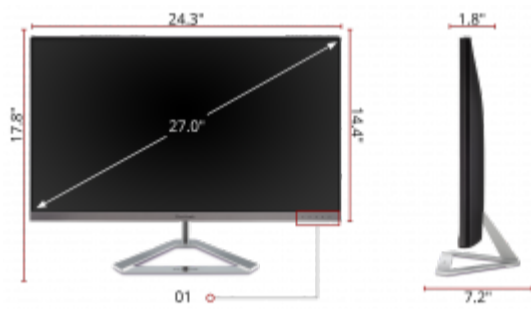

Product Description

Whether for office use or for enjoying entertainment at home, the ViewSonic® VX2776-4K-mhd is designed to take your viewing experience to another level. With a SuperClear® IPS panel and a sleek frameless design, this monitor provides a near-seamless viewing experience ideal for multi-monitor setups. Stunning 4K Ultra HD resolution delivers 4-times more pixels than Full HD monitors, which boosts efficiency and image detail needed for work or play. A mega dynamic contrast ratio of 80M:1 delivers enhanced image depth for a better user experience. Moreover, HDR10 content support delivers vivid colors and brightness that exceed standard monitors. Built-in HDMI and DisplayPort inputs deliver flexible connectivity options for a wide range of devices.

01
Menu Control Panel
Internal Speakers
HDMI (x2)
DisplayPort
AC In
Kensington® Lock Slot