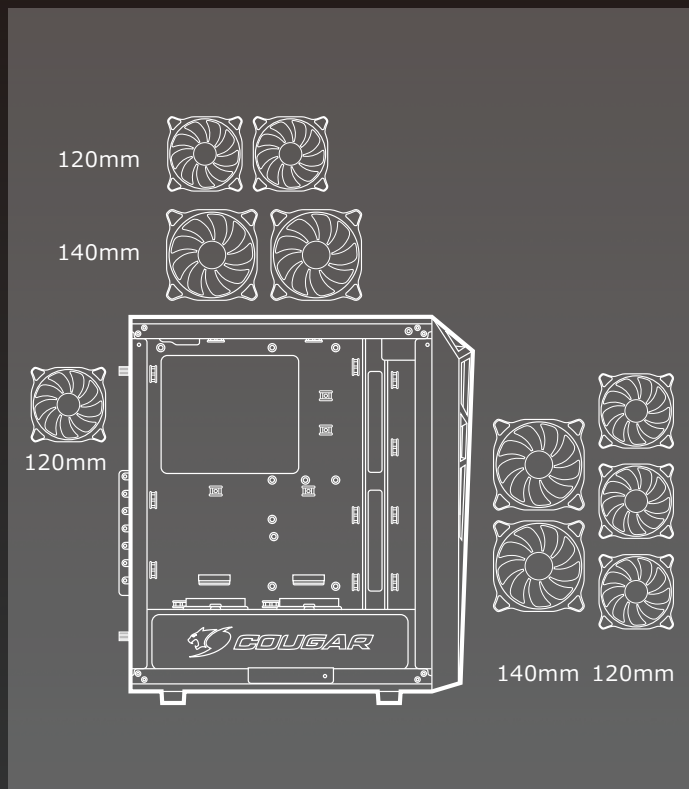

TURRET

*Pro-Cooling Compact Gaming Case
with Tempered Glass Side Window*

TURRET is an affordable case that combines everything. It sports an attractive and compact design with a computer glass and includes two powerful Vortex LED fans. It supports six cooling fans and three radiators, and its Gaming Vent system allows plenty of air to enter the case. It also allows you to install up to three 350mm-long graphics card. What else can you ask for?

Graphics Power for Your Games

With support for up to three 350mm long graphics cards, TURRET can house all the power you need to run the latest games smoothly.

TURRET

Pro-Cooling Compact Gaming Case with Tempered Glass Side Window

Water Cooling Radiator Support

Air Cooling Support

Specifications

Case Form Factor	Mid-Tower	
Motherboard Type	Mini ITX / Micro ATX / ATX	
Dimension (WxHxD)	206 x 461 x 420 (mm) 8.11 x 18.14 x 16.53 (in)	
3.5" Drive Bay	2	
2.5" Drive Bay	2+2 (Converted from 3.5" Drive Bays)	
I/O Panel	USB3.0 x 2 / USB2.0 x 1 / Mic x 1 / Audio x 1	
Cooling System	Front	120mm x 3 / 140mm x 2 (120mm x 2 COUGAR VORTEX LED Fan Pre-installed)
	Top	120mm x 2 / 140mm x 2
	Rear	120mm
Water Cooling Support	Front	120mm / 240mm / 360mm
	Top	120mm / 240mm (Max Component Height on Motherboard 40mm)
	Rear	120mm
Cable Management	Yes	
Expansion Slots	7	
Max. Graphic Cards Length	350 (mm) / 13.77 (in)	
Max. Cpu Cooler Height	160 (mm) / 6.29 (in)	
Transparent Side Panel	Tempered Glass	
PSU	Standard ATX PS2	