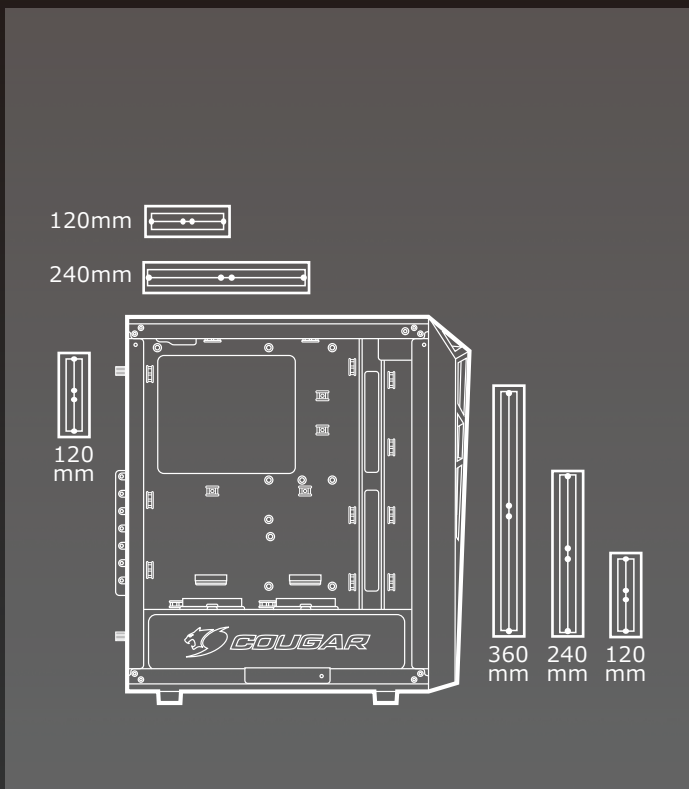

TURRET

*Pro-Cooling Compact Gaming Case
with Tempered Glass Side Window*

TURRET is an affordable case that combines everything. It sports an attractive and compact design with a computer glass and includes two powerful Vortex LED fans. It supports six cooling fans and three radiators, and its Gaming Vent system allows plenty of air to enter the case. It also allows you to install up to three 350mm-long graphics card. What else can you ask for?

Graphics Power for Your Games

With support for up to three 350mm long graphics cards, TURRET can house all the power you need to run the latest games smoothly.

TURRET

Pro-Cooling Compact Gaming Case with Tempered Glass Side Window

Water Cooling Radiator Support

Air Cooling Support

Specifications

Case Form Factor	Mid-Tower	
Motherboard Type	Mini ITX / Micro ATX / ATX	
Dimension (WxHxD)	206 x 461 x 420 (mm) 8.11 x 18.14 x 16.53 (in)	
3.5" Drive Bay	2	
2.5" Drive Bay	2+2 (Converted from 3.5" Drive Bays)	
I/O Panel	USB3.0 x 2 / USB2.0 x 1 / Mic x 1 / Audio x 1	
Cooling System	Front	120mm x 3 / 140mm x 2 (120mm x 2 COUGAR VORTEX LED Fan Pre-installed)
	Top	120mm x 2 / 140mm x 2
	Rear	120mm
Water Cooling Support	Front	120mm / 240mm / 360mm
	Top	120mm / 240mm (Max Component Height on Motherboard 40mm)
	Rear	120mm
Cable Management	Yes	
Expansion Slots	7	
Max. Graphic Cards Length	350 (mm) / 13.77 (in)	
Max. Cpu Cooler Height	160 (mm) / 6.29 (in)	
Transparent Side Panel	Tempered Glass	
PSU	Standard ATX PS2	