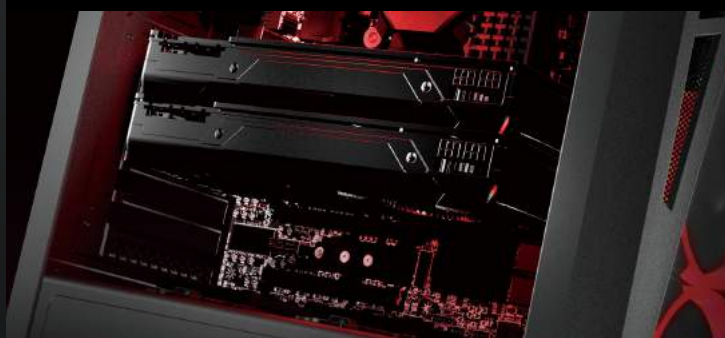

TURRET

*Pro-Cooling Compact Gaming Case
with Tempered Glass Side Window*

TURRET is an affordable case that combines everything. It sports an attractive and compact design with a computer glass and includes two powerful Vortex LED fans. It supports six cooling fans and three radiators, and its Gaming Vent system allows plenty of air to enter the case. It also allows you to install up to three 350mm-long graphics card. What else can you ask for?

Two Incredible LED Fans

The two pre-installed Powerful Vortex LED fans combine the patented Vortex technology's powerful and focused airflows with COUGAR's new generation lighting design that emanates light in a 180° angle.

Gaming Vent System

We know gaming generates heat. To guarantee plenty of fresh air for your components, we have endowed TURRET with a Gaming Vent System. This allows air to come in and out of the case with ease.

Graphics Power for Your Games

With support for up to three 350mm long graphics cards, TURRET can house all the power you need to run the latest games smoothly.

TURRET

Pro-Cooling Compact Gaming Case with Tempered Glass Side Window