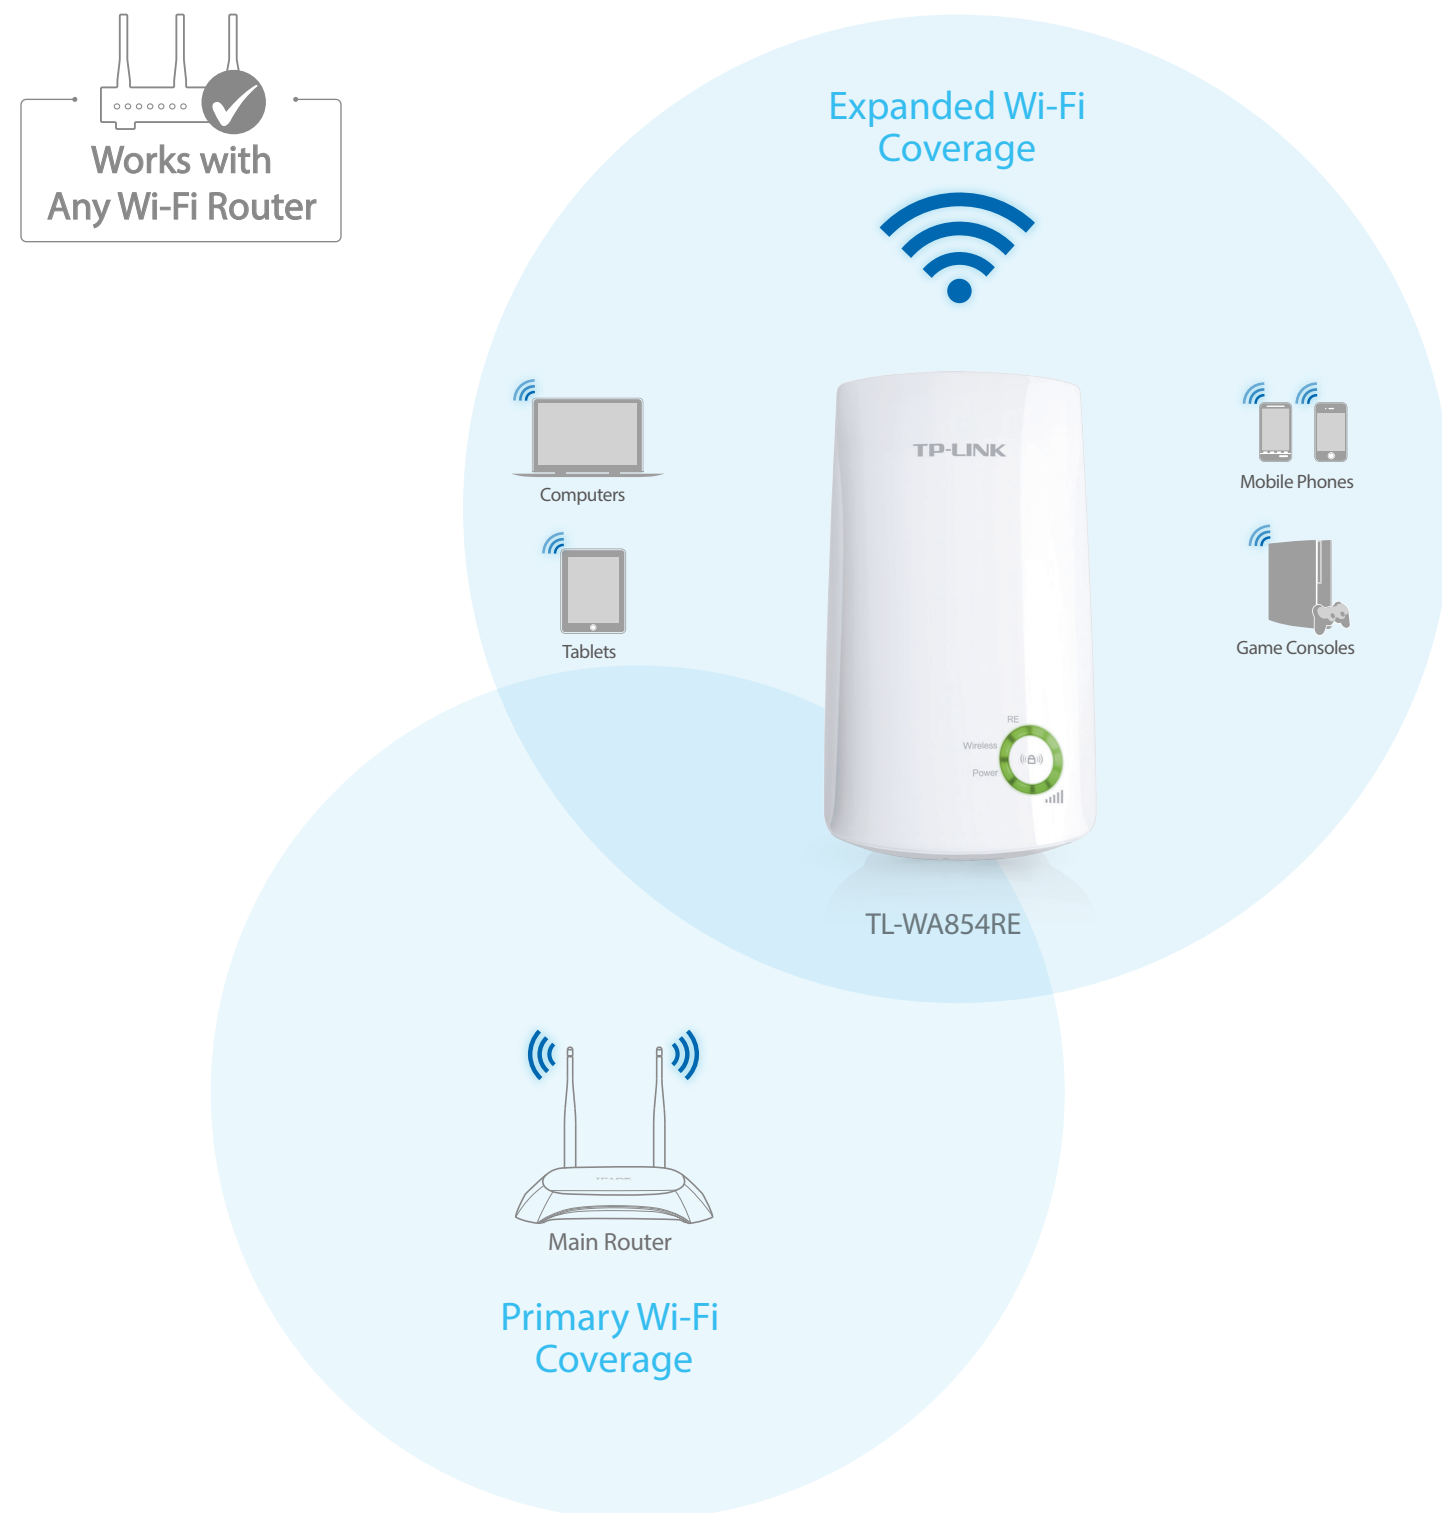

#### Description

---

TP-LINK's wall-mounted TL-WA854RE is designed to conveniently extend the coverage and improve the signal strength of an existing wireless network to eliminate "dead zones". Being incredibly user friendly, it is ideal for large homes or offices for experienced or novice users.

## Ease of Use

- **Universal Compatibility** – Works with any Wi-Fi router.
- **Easy Two Touch Setup** – Press the WPS button on your router and the Range Extender button on the TL-WA854RE within 2 minutes to easily expand wireless coverage.

## Easy Access and Management

- **TP-LINK Tether App Support** – Allows easy access and management with your mobile devices remotely.
- **LED Control on Tether**– Allows you to enjoy a more peaceful night's sleep .

## Ease of Use

Expanding your network should be easy. You can get set up in seconds with its RE button. And the Intelligent Signal Indicator LED provides a simple, color-coded indication of whether your range extender is too close to or too far from the main router.