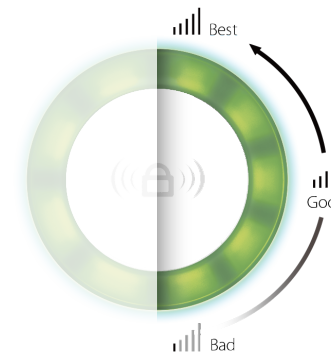

## Easy Access and Management

- **TP-LINK Tether App Support** – Allows easy access and management with your mobile devices remotely.
- **LED Control on Tether**– Allows you to enjoy a more peaceful night's sleep .

## Boost Wi-Fi Coverage

TL-WA854RE boosts your existing Wi-Fi range & delivers faster wireless speed in hard-to-reach area, providing reliable connections for laptops, smartphones, tablets and other wireless-enabled devices.

## Ease of Use

Expanding your network should be easy. You can get set up in seconds with its RE button. And the Intelligent Signal Indicator LED provides a simple, color-coded indication of whether your range extender is too close to or too far from the main router.

### Intelligent Signal Indicator

Helps find the best location for the range extender