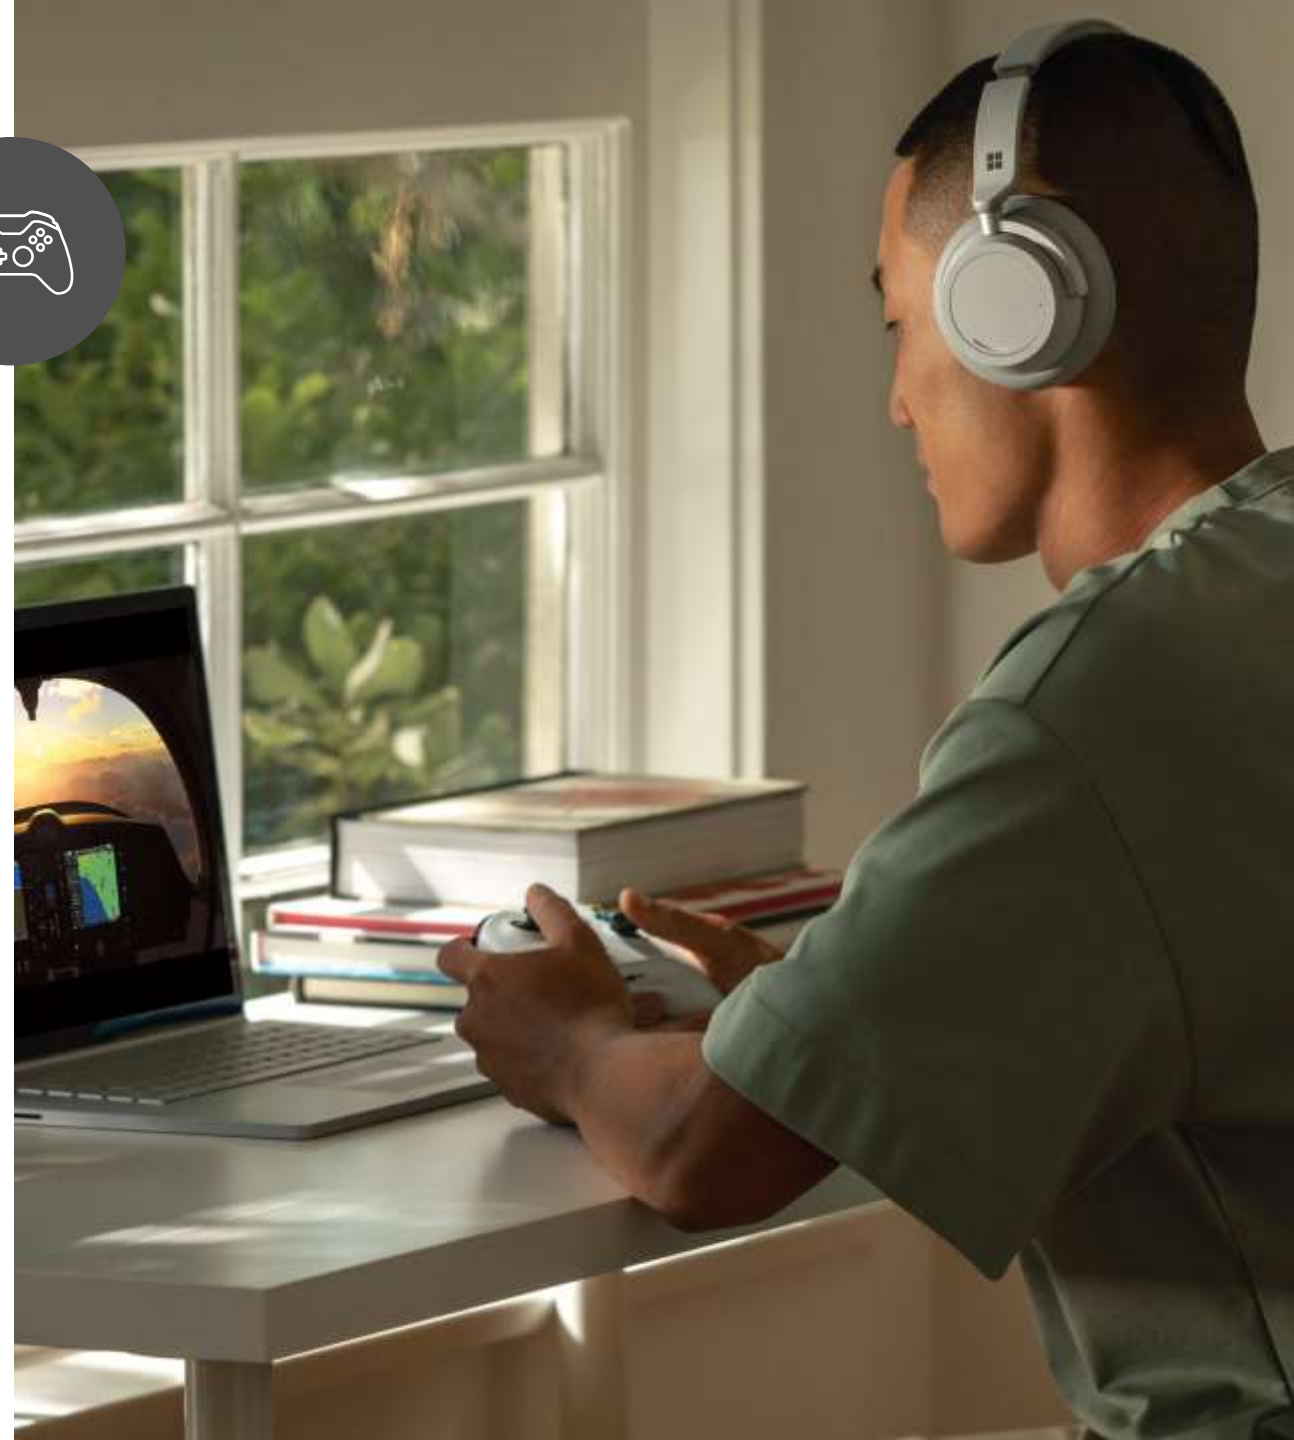

Gamers

The best Surface laptop for gaming

Enjoy the most immersive gaming in the Surface family, with your favorite Xbox Game Pass for PC titles.* Surface Book 3 15" detects that a game is being played and automatically adjusts for the best experience. Enjoy a seamless experience: Connect your Xbox Wireless Controller*⁶ with the built-in radio, all backed by blazing-fast graphics.

- NVIDIA® GeForce® GTX 1660 Ti graphics
- Experience immersive gaming at 60 fps
- Generous 15" vibrant PixelSense™ display touchscreen
- Surface Book 3 15" has up to 17.5 hours of battery life and Surface Book 3 13.5" has up to 15.5 hours of battery life (for typical device usage).⁷