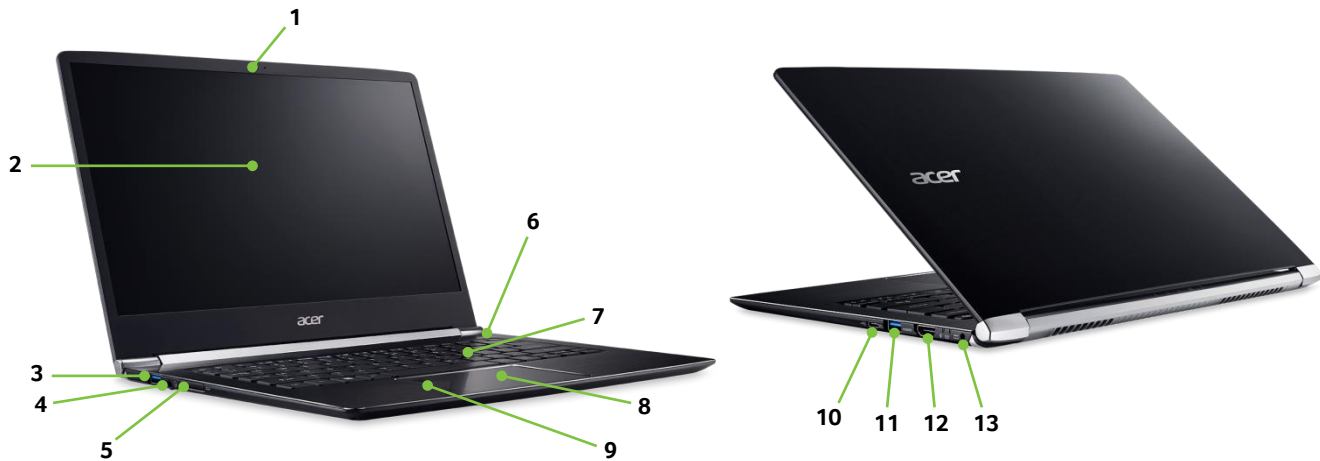

Product views	1. Webcam 2. 14" LCD display 3. USB 3.0 port 4. Headset/speaker jack 5. Card reader 6. Power key 7. Keyboard 8. Touchpad	9. Fingerprint reader 10. USB Type-C™ port 11. USB 3.0 port 12. HDMI® port 13. Power jack (DC-in)	
Operating system^{1,2}	Windows 10 Home 64-bit		
CPU and chipset¹	Intel® Core™ i7-7500U processor Intel® Core™ i5-7200U processor		
Memory^{1,3,4,5}	Dual-channel LPDDR3 SDRAM support • 8 GB / 4 GB of onboard DDR3L system memory		
Display⁶	14" display with IPS (In-Plane Switching) technology, Full HD 1920 x 1080, high-brightness Acer CineCrystal™ LED-backlit TFT LCD • 16:9 aspect ratio • Wide viewing angle up to 170 degrees • Super-slim design • Mercury free, environment friendly		
Graphics¹	Intel® HD Graphics 620		
Audio⁷	Acer TrueHarmony technology Built-in digital microphone Compatible with Cortana with Voice Certified for Skype for Business Two built-in stereo speakers Optimized Dolby® Audio Premium® sound enhancement		
Storage^{1,8}	Card reader: SD™ Card Solid state drive • 512 GB / 256 GB, PCIe Gen3, 8 Gb/s up to 4 lanes, NVMe • 512 GB / 256 GB, SATA 6 Gb/s		
Webcam¹	HD camera with 1280 x 720 resolution, 720p HD audio/video recording, and High dynamic range imaging (HDR)		
Wireless and networking¹	WLAN • 802.11a/b/g/n/ac wireless LAN • Operates at 2.4 GHz and 5 GHz • 2x2 MU-MIMO technology	WPAN • Bluetooth® 4.0	
Privacy control	BIOS user, supervisor, HDD passwords		
Dimensions and weight⁹	Dimensions: 327 (W) x 228 (D) x 14.58 (H) mm (12.87 x 8.98 x 0.57 inches) Weight: 1.3 kg (2.87 lbs.) with 3-cell battery pack		
Power adapter and battery¹⁰	Power adapter • 3-pin 45 W AC adapter • 2-pin 45 W AC adapter	Battery • 54 Wh 4670 mAh 11.55 V 3-cell Li-polymer battery pack • Battery life up to 13 hours	
Input and control	Keyboard: 83-/84-/87-key, FineTip backlit keyboard with international language support, power button Touchpad Multi-gesture secure touchpad, supporting two-finger scroll; pinch; gestures to open Cortana, Action Center, multitasking; Fingerprint application commands • Windows Hello Certification • Microsoft Precision Touchpad certification Multi-gesture secure touchpad, supporting two-finger scroll; pinch; gestures to open Cortana, Action Center, multitasking; application commands • Microsoft Precision Touchpad certification		
Windows Desktop apps¹¹	• Acer Hover Access • Acer Portal • abFiles • abPhoto • Quick Access • Office 2016		
Warranty	One-year International Travelers Warranty (ITW)		
1.	Specifications vary depending on model.	8.	1 GB is 1 billion bytes, 1 TB is 1000 GB. Actual formatted capacity is less and may vary depending on preloaded materials and operating environment. Recovery Management uses a portion of the stated hard disk capacity as dedicated backup space.
2.	64-bit software is required to enjoy the advantages of 64-bit processing.	9.	Weight may vary depending on product configuration, vendor components, manufacturing variability, and selected options.
3.	Shared system memory may be allocated to support graphics, depending on system memory size and other factors. Actual system memory available to the operating system will be reduced by any memory used by the graphics solution and resources required by the operating environment.	10.	Listed battery life is based on MobileMark 2014® productivity mode testing with wireless on. Details of MobileMark 2014 testing are available at www.bapco.com. Battery life rating is for comparison purposes only. Actual battery life varies by model, configuration, application, power management settings, operating conditions, and features used. A battery's maximum capacity decreases with time and use.
4.	Memory speed may vary, depending on the CPU, chipset or memory fitted.	11.	Bundled software may vary depending on hardware configuration, OS and regional availability.
5.	A 64-bit operating system is required to enjoy the ultimate performance of 4 GB or higher memory.		
6.	All brands and product names mentioned herein include trademarks of their respective companies and are used solely to describe or identify the products.		
7.	Dolby® is a registered trademark of Dolby® Laboratories. Dolby Audio® and Dolby Audio Premium® are trademarks of Dolby® Laboratories.