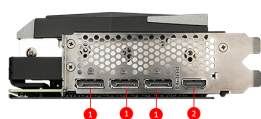

SPECIFICATIONS

Model Name	Radeon™ RX 6750 XT GAMING X TRIO 12G
Graphics Processing Unit	AMD Radeon™ RX 6750 XT
Interface	PCI Express® Gen 4
Stream Processors	2560 Units
Core Clocks	Boost: Up to 2623 MHz / Game: Up to 2554 MHz
Memory Speed	18 Gbps
Memory	12GB GDDR6
Memory Bus	192-bit
Output	DisplayPort x 3 (v1.4a) HDMI x 1 (Supports 4K@120Hz/8K@60Hz and VRR as specified in HDMI 2.1)
HDCP Support	Y
Power consumption	250 W
Power connectors	8-pin x 2
Recommended PSU	650 W or greater
Card Dimension (mm)	327 x 137 x 56 mm
Weight (Card / Package)	1368 g / 2158 g
DirectX Version Support	12 Ultimate
OpenGL Version Support	4.6
Maximum Displays	4
VR Ready	Y
FreeSync™ Technology	Y
Digital Maximum Resolution	7680x4320

CONNECTIONS

1. DisplayPort
2. HDMI

FEATURES

TRI FROZR 2

TRI FROZR 2 offers the perfect balance between cool temperatures and quiet fans during endless gaming sessions.

TORX FAN 4.0

A masterpiece of teamwork, fan blades work in pairs to create unprecedented levels of focused air pressure.

Airflow Control

Don't sweat it, Airflow Control guides the air to exactly where it needs to be for maximum cooling.

Core Pipe

Precision-machined heat pipes ensure max contact and spread heat along the full length of the heatsink.