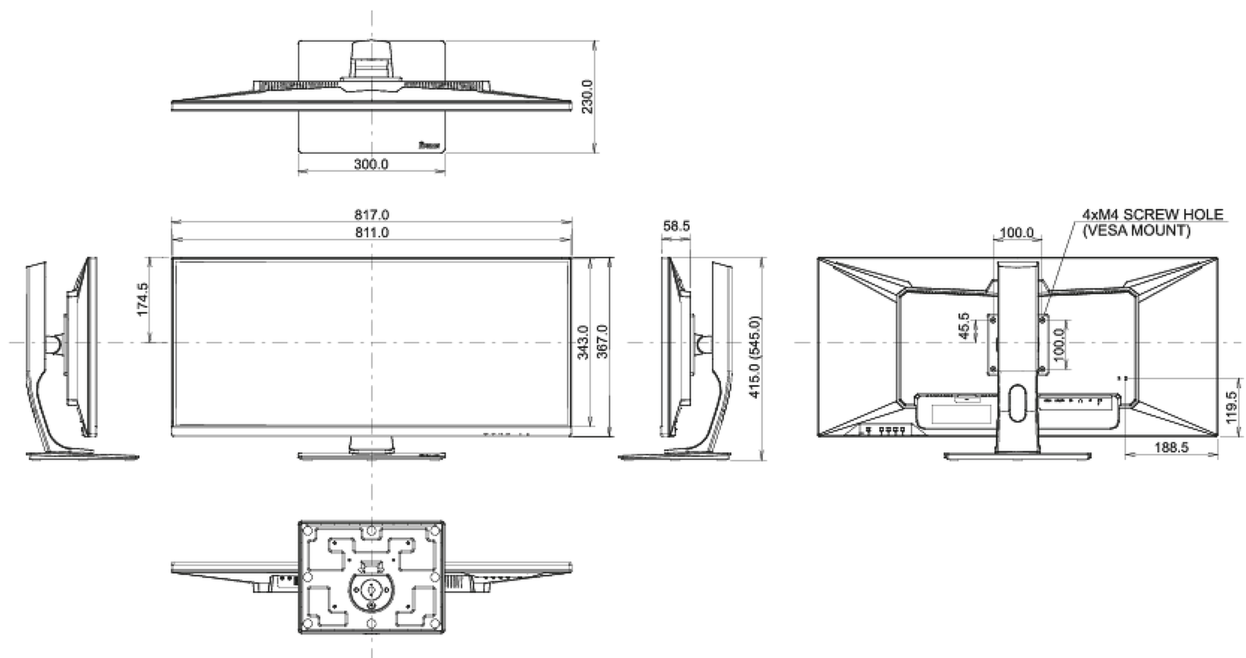

04 MECHANICAL

Display position adjustments	height, swivel, tilt
Height adjustment	130mm
Swivel stand	90°; 45° left; 45° right
Tilt angle	22° up; 3° down
VESA mounting	100 x 100mm

05 ACCESSORIES INCLUDED

07 SUSTAINABILITY

Regulations	CE, TÜV-Bauart, EAC, VCCI-B, PSE, Energy Star
Energy efficiency class	A
Other	REACH SVHC above 0.1%: Lead

08 DIMENSIONS / WEIGHT

Product dimensions W x H x D	817 x 415 (545) x 230mm
Weight (without box)	9.5kg
EAN code	4948570117147

09 EU ENERGY EFFICIENCY LABEL

Energy efficiency class	A
Visible screen diagonal	86.7cm; 34"; (34" segment)

All trademarks and registered trademarks acknowledged. E & O E. Specification subject to change without notice. All LCD's comply with ISO-9241-307:2008 in connection with pixel defects.