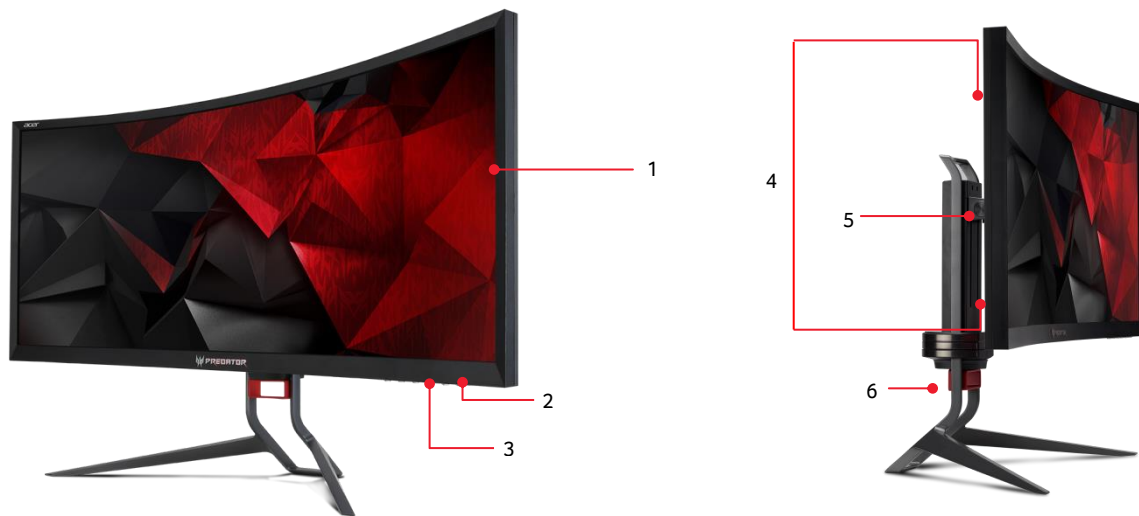

## Predator Z35P

### Curved gaming at full throttle

- See a new side of gaming with 35" 1800R Curved 21:9 display
- NVIDIA® G-SYNC™ and ULMB technology keep gameplay smooth
- 100% sRGB wide color gamut
- Custom game profiles with Predator GameView
- Acer True Harmony™ technology
- Acer VisionCare™ technology lower the eyes fatigue

<b>Product views</b>	1. 35" curved 21:9 display 2. Power button 3. GameView OSD button	4. Acer TrueHarmony™ speaker 5. Height adjustment stand 6. Cable management
<b>Color</b>	Black/Red	
<b>Dimensions and weight</b>	Dimensions: 844.4 (W) x 449.01 ~ 579.01 (H) x 308.97 (D) mm 33.2 (W) x 17.68-22.79 (H) x 12.16 (D) inches	Weight: 12.3 kg (Net) 27.11 lbs.
<b>Size</b>	35" (21:9)	
<b>Active display area</b>	819.41x345.89mm	
<b>Curvature</b>	1800R	
<b>Maximum resolution</b>	UltraWide QHD 3440 x 1440 resolution	
<b>Response time</b>	100% sRGB color gamut	VA technology
<b>Contrast ratio</b>	Mercury free, environment friendly	
<b>Refresh rate</b>	4 ms (G to G)	
<b>Brightness</b>	2,500:1 (MAX)	
<b>Viewing angle (CR=10)</b>	3440 x 1440 @ 60 Hz (HDMI)	
<b>Colors</b>	3440 x 1440 @ 100 Hz (DP)	
<b>Bits</b>	300 cd/m <sup>2</sup>	
<b>Input signal</b>	178°(H), 178°(V)	
<b>Speakers</b>	16.7M	
<b>VESA Wall mounting</b>	8Bit	
<b>Power supply (100V-240V)</b>	<ul style="list-style-type: none"> <li>• 1 HDMI (v1.4)</li> <li>• 1 DisplayPort (v1.2)</li> <li>• 4 USB Hub 3.0 (1up 4 down)</li> </ul>	
<b>Power Consumption (ENERGY STAR)</b>	9Wx2 (Acer TrueHarmony™ Sound)	
<b>Support</b>	100X100mm	
<b>ErgoStand</b>	External (100V-240V)	
	Off: TBD	Sleep: TBD
		On: TBD
	NVIDIA G-SYNC™ technology and NVIDIA ULMB technology	
	Tilt	Height adjustment
	• -4°~ 35°	• 130mm
	Swivel	
	• -20°~ 20°	