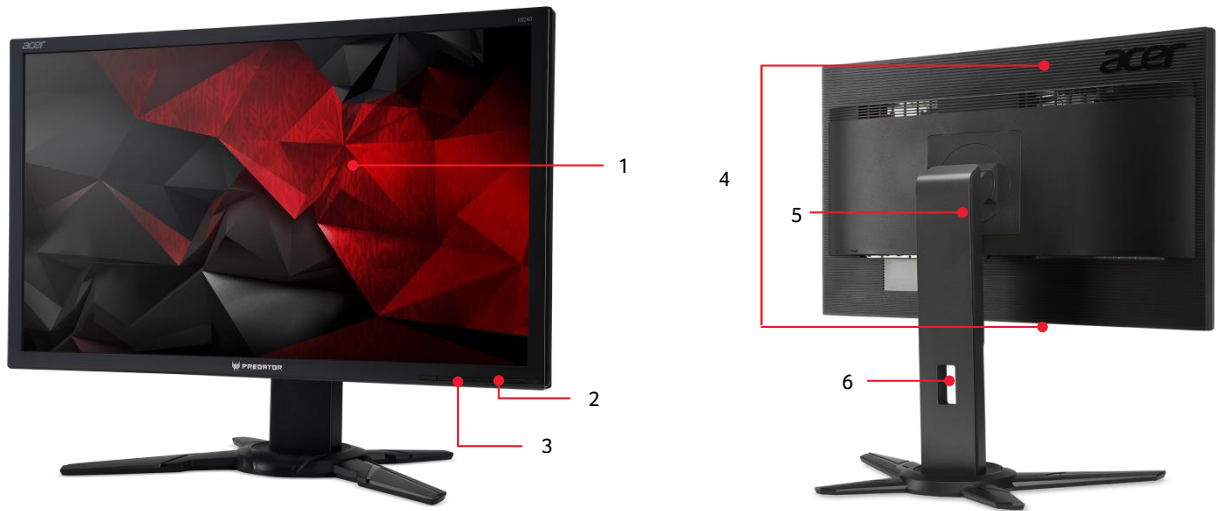

## Predator XB0

### XB240H\_B

- The 24" Full HD (1920x1080) monitor feature with 1ms high response time and 144Hz refresh rate delivering ultra-smooth gaming experience.
- Support NVIDIA® 3D VISION & LIGHTBOOST™
- Flicker-less and blue light filter technology providing you a comfortable viewing experience
- Predator GameView-Shooting aim-points and customizable gaming profiles give you the upper hand.

<b>Product views</b>	1. 24"16:9 display 2. Power button 3. GameView OSD button	4. 2W x2 speakers 5. Height adjustment stand 6. Cable management
<b>Color</b>	Black/Red	
<b>Dimensions and weight</b>	Dimensions: 567 (W) x 398.8-513.8 (H) x 268.3 (D) mm 22.3 (W) x 15.4-21.4 (H) x 10.6 (D) inches	Weight: 5 kg 13.91 lbs.
<b>Size</b>	24"(16:9)	
<b>Active display area</b>	531x299mm	
<b>Maximum resolution</b>	1920x1080 @ 144Hz	
	72% NTSC color gamut	TN Panel
		Mercury free, environment friendly
<b>Response time</b>	1ms (G to G)	
<b>Contrast ratio</b>	1,000:1 (Native)	
<b>Brightness</b>	350 cd/m <sup>2</sup>	
<b>Viewing angle (CR=10)</b>	170°(H),160°(V)	
<b>Colors</b>	16.7M	
<b>Bits</b>	8Bit	
<b>Input signal</b>	<ul style="list-style-type: none"> <li>• 1 VGA</li> <li>• 1 DVI</li> <li>• 1 MHL</li> <li>• 1 DisplayPort (v1.2)</li> <li>• Audio In/out</li> </ul>	
<b>Speakers</b>	2Wx2	
<b>VESA Wall mounting</b>	100X100mm	
<b>Power supply (100V-240V)</b>	Internal (100V-240V)	
<b>Power Consumption (ENERGY STAR)</b>	Off: 0.45W	Sleep: 0.5W On: 23W
<b>Support</b>	NVIDIA 3DVision.	
<b>ErgoStand</b>	Tilt <ul style="list-style-type: none"> <li>• -5°~ 20°</li> </ul> Swivel <ul style="list-style-type: none"> <li>• +/- 45°</li> </ul>	Height adjustment <ul style="list-style-type: none"> <li>• 115mm</li> </ul> Pivot <ul style="list-style-type: none"> <li>• Yes</li> </ul>