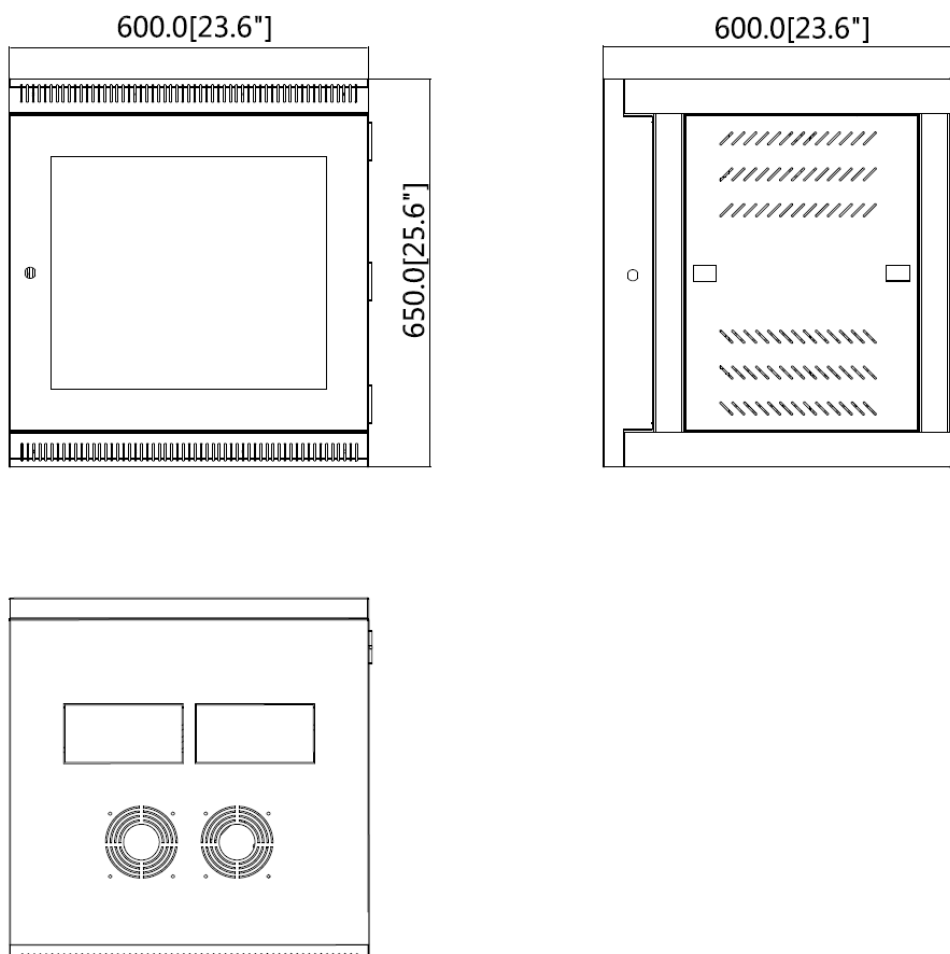

DH-PFC200-12U6D

19" 12U Rack Cabinet

Features

- Neat & Integrated design
- Standard 19" rack
- Support wall mount and plane mount
- The four sides(around) of the cabinet are openable completely, convenient for construction installation and future maintenance

Technical Specifications

Model	DH-PFC200-12U6D
General	
Material	SPCC
Dimension (W x D x H)	600mmx600mmx650mm (23.62"x23.62"x25.59")
Mount	Wall mount, plane mount
Weight	42kg(33.73lb)
Total Load Bearing	80kg(176.37b)
Shaft Load Bearing	40kg(88.18lb)
Color	Black
Operating Temperature	-40°C ~60°C(-40°F ~140°F)
Humidity	<90% RH

Dimensions

Package Information

- 19" 12U rack cabinet *1
- Door key *4(2 front, 2 back)