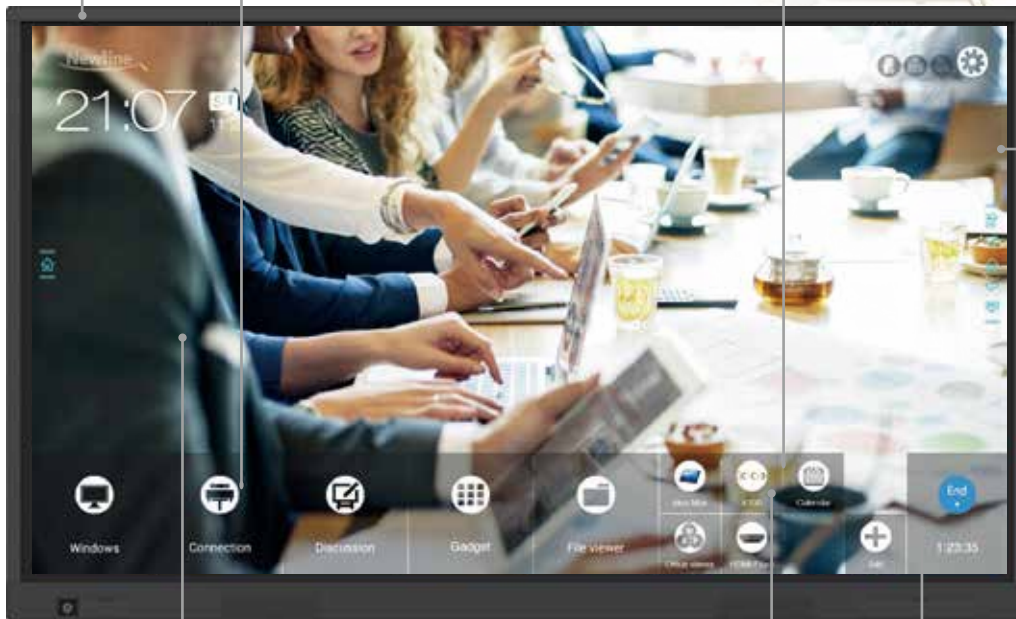

Content x Simplicity = CREATIVITY

Ultralight weight

Dynamic
USB

Cooperation
Software

Presentation
Software

Ready for Android
Box X10D

Optical Bonding

Personalized User Interface