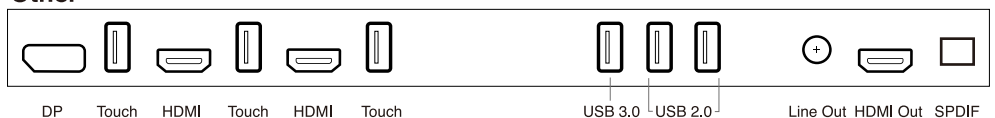

INPUTS / OUTPUTS

TRU TOUCH has various I/O ports that provide connectivity to visualizers, DVD players, and more.

Front Interface Inputs

AV Inputs / Outputs

Other

Newline Interactive Inc.
101 East Park Blvd. Suite 807
Plano, TX 75074, USA
TEL: +1 888 233 0868