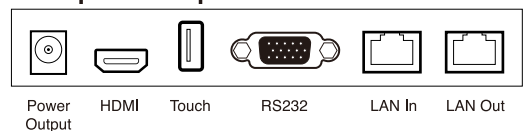

INPUTS / OUTPUTS

TRU TOUCH has various I/O ports that provide connectivity to visualizers, DVD players, and more.

Front Interface Inputs

AV Inputs / Outputs

Other

Newline Interactive Inc.
101 East Park Blvd. Suite 807
Plano, TX 75074, USA
TEL: +1 888 233 0868