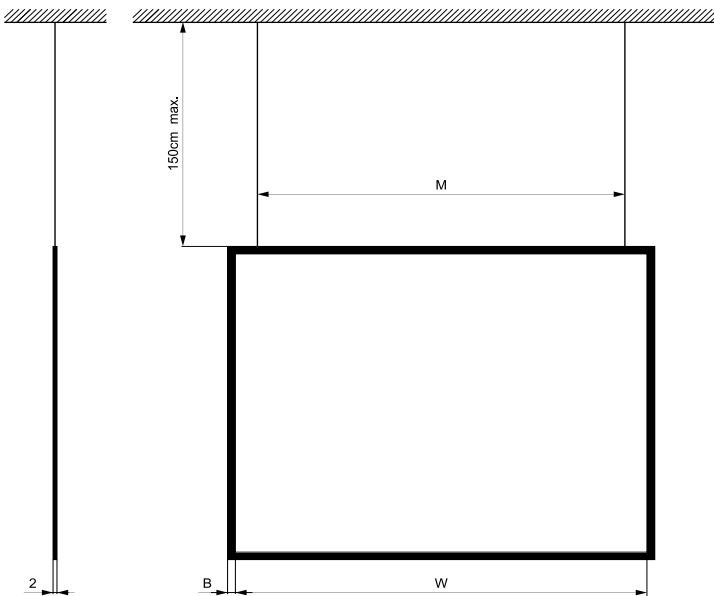

NIMBUS

Frame Screens

FEATURES:

- Black powder painted aluminum alloy profile frame
- Easy to install, installation brackets for wall or ceiling installation included
- Installation steel cables (1,5m) for wall/ceiling installation included
- 4:3, 16:9 and 16:10 aspect ratio
- Fabrics width range: 150 - 300 cm
- Dedicated fabrics:
 - Front projection: White Glass g=1,0
 - Rear projection: Holo Glass g=4,0, Grey Glass DS g=4,0
Grey Glass HC g=4,6

OPTIONAL ACCESSORIES:

- Nimbus Wing wall side-mount installation bracket max. 200cm
- Wall/ceiling fixing holders
- RAL palette powder painting
- Wall/ceiling spacers

Aspect ratio	Dimensions		Border width B [cm]	Image diagonal [cale]	Brackets distance M [cm]	Weight [kg]	Transport box [cm]
	Fabrics Width W [cm]	Viewable area w x h [cm]					
4:3	150	150 x 112	3	74	136	5,00	166 x 128 x 6
4:3	180	180 x 135	3	89	166	7,00	196 x 151 x 6
4:3	200	200 x 150	4	98	198	8,00	216 x 165 x 6
4:3	240	240 x 180	4	118	228	9,00	258 x 198 x 6
4:3	270	270 x 202	4	133	258	12,00	288 x 220 x 6
16:9	150	150 x 84	3	68	136	4,00	166 x 100 x 6
16:9	180	180 x 102	3	81	166	6,00	196 x 118 x 6
16:9	200	200 x 112	4	90	198	7,00	216 x 129 x 6
16:9	240	240 x 135	4	108	228	8,00	258 x 153 x 6
16:9	270	270 x 152	4	122	258	12,00	288 x 170 x 6
16:9	300	300 x 169	4	136	288	15,30	328 x 187 x 6
16:10	150	150 x 94	3	70	136	4,50	166 x 110 x 6
16:10	180	180 x 113	3	84	166	6,50	196 x 129 x 6
16:10	200	200 x 125	4	93	198	7,50	216 x 141 x 6
16:10	240	240 x 150	4	111	228	8,50	258 x 168 x 6
16:10	270	270 x 169	4	125	258	12,50	288 x 187 x 6
16:10	300	300 x 188	4	139	288	15,80	328 x 206 x 6