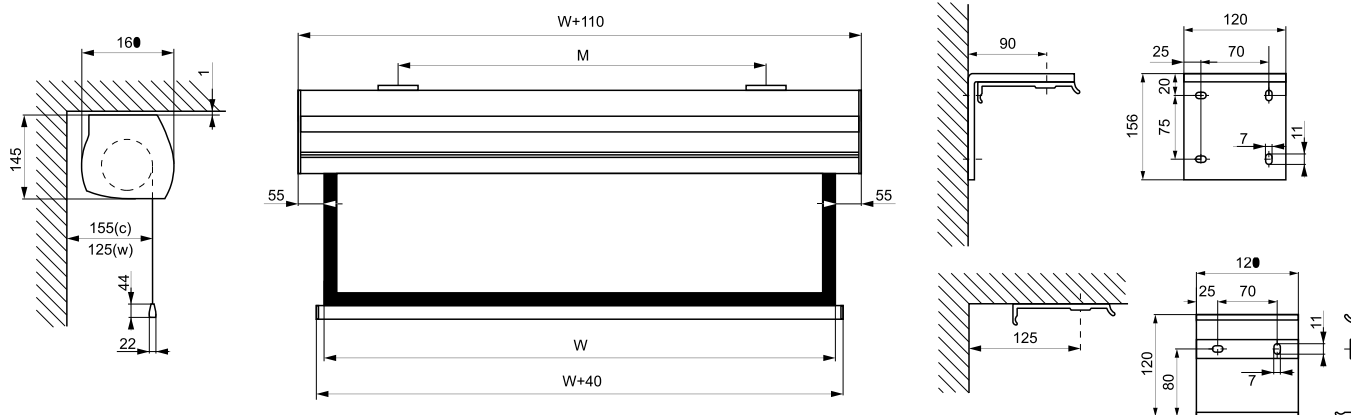

## FEATURES:

- Fabrics width range: 350 - 400 cm
- 1:1, 4:3, 16:9 and 16:10 aspect ratios
- Dedicated fabrics:
  - Front projection: Matt White P g=1,0 , Matt Grey g=0,8, Matt White g=1.0, White Ice g=1,2
  - Rear projection: New Coral g=3,2
- 85mm rolling tube diameter
- 730cm/min projection surface retracting speed
- Wire steering with the wall switch included
- Motor cable lead out from left side of casing

Aspect ratio	Dimensions			Border		Image diagonal	Image diagonal BB, BT	Brackets distance	Weight	Transport box
	Fabrics Width	Viewable area	Viewable area BB, BT	BB type	BT type					
	W [cm]	w x h [cm]	w x h [cm]			[inch]	[inch]	M [cm]	[kg]	[cm]
1:1	350	350 x 350	-	-	-	195	-	180 - 345	63,00	390 x 25 x 25
1:1	400	400 x 400	-	-	-	223	-	210 - 395	71,00	440 x 25 x 25
4:3	350	350 x 263	340 x 255	+	-	172	167	180 - 345	63,00	390 x 25 x 25
4:3	400	400 x 300	390 x 293	+	-	197	192	210 - 395	71,00	440 x 25 x 25
16:9	350	350 x 197	340 x 191	+	+	158	154	180 - 345	63,00	390 x 25 x 25
16:9	400	400 x 225	390 x 219	+	+	181	176	210 - 395	71,00	440 x 25 x 25
16:10	350	350 x 219	340 x 213	+	+	162	158	180 - 345	63,00	390 x 25 x 25
16:10	400	400 x 250	390 x 244	+	+	186	181	210 - 395	71,00	440 x 25 x 25