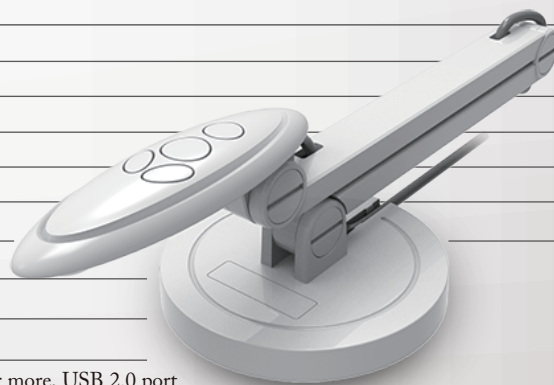

Direct interactive solution for classroom and meeting room.

Auto focus Lens enable high quality image

8M Sensor with incredible image quality

Easy Set Up

Durable and affordable

Model	DB-138M-DC7A	
Optical System	Working Surface	A3 (420mmx297mm)
	Zoom	8X digital zoom (software)
	Focus	Auto (10cm↗)
Illumination System	Upper	LED Illumination System
	Image Sensor	8M color CMOS sensor
Image / Video	USB Live Streaming	3264 x 2448 up to 15 fps
		2592 x 1944 up to 15 fps
		2048 x 1536 up to 15 fps
		1600 x 1200 up to 20 fps
		1920 x 1080 up to 25 fps
		1280 x 720 up to 30 fps
Presentation Tools	Mechanical Arm	Yes
	PC Camera	Plug-and-play USB connectivity
	Software	Smart DC
IO Connectors	USB	Yes
Power	Power Source	USB 5V power
Package Content	Quick Guide x1, Anti-Glare Sheet x1, CD x1	
Button	Button 1	Focus
	Button 2	Exp +
	Button 3	Exp -
	Button 4	LED Control
System Requirements	Windows 7, Windows 8.1, or Windows 10	
	Mac OS 10.8, 10.9, 10.10 or higher	
	Google Chromebook Version 38.0 or higher	
	2.4 GHz Intel Core 2 Duo processor or higher, 2 GB RAM or more, USB 2.0 port	