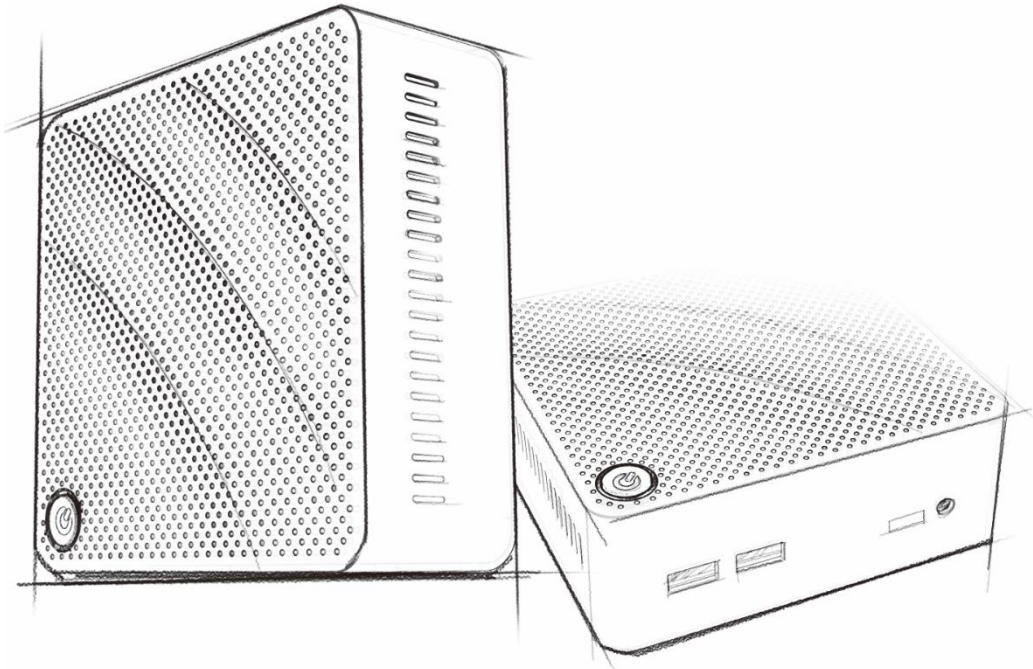

The benefits brought by fanless PC

msi

☐ Reduce the risk of hardware failure

☐ Reduce maintenance expenses

☐ Location Flexibility

☐ Easy to clean

☐ Noise Free