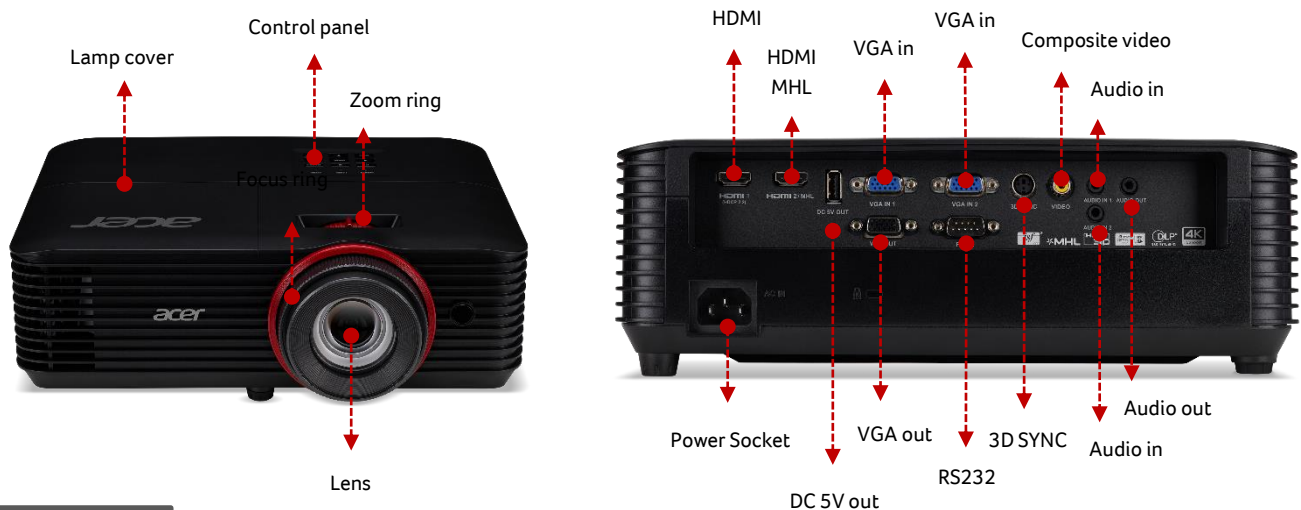

acer

GAME ON MAMMOTH SCALE

Nitro G550

Full HD resolution
1080p 120Hz
8.3ms low input lag
Game modes
4K HDR support

Product Specifications

Model name	Nitro G550
Projection system	DLP®
Resolution	1080p (1,920 x 1,080) Maximum 4K2K (3,840 x 2,160)
Brightness	2,200 ANSI Lumens (Standard), 1,760 ANSI Lumens (ECO), (Compliant with ISO 21118 standard)
Aspect ratio	16:9 (Native), 4:3 (Supported)
Contrast ratio	Dynamic Black 10,000:1
Throw ratio	1.21~1.59 (75"@2m)
Zoom ratio	1.3X
Projection lens	F = 1.94~2.23, F = 12.81mm ~ 16.74mm Manual Zoom & Focus
Keystone correction	+/- 40° (Vertical, Manual & Auto)
Lamp life	3,500 Hours (Standard), 10,000 Hours (ECO), 12,000 Hours (ExtremeEco)
Noise level	31 dBA (Standard), 23 dBA (ECO)
Input interface	Analog RGB/Component Video (D-sub) x 2 Composite Video (RCA) x 1 HDMI 2.0 (Video, Audio, HDCP 2.2) x 1 HDMI/MHL (Video, Audio, HDCP) x 1 PC Audio (Stereo mini jack) x 2
Output interface	Analog RGB (D-sub) x 1 PC Audio (Stereo mini jack) x 1 DC Out (5V/2A, USB Type A) x 1 3D SYNC (VESA Stereo) x 1
Control interface	USB (Type A) x 1, share output port RS232 (D-sub) x 1
Dimensions	313 x 240 x 110.7 mm (12.3" x 9.4" x 4.4")
Weight	3.1 Kg (6.83 lbs)

Enhanced usability

- 1080p 120Hz
- 8.3ms low input lag
- Acer Display Widget
- Wireless projection*
- 10W Speaker x 1

Installation flexibility

- 1.3X zoom ratio
- Auto Keystone Correction
- Auto ceiling-mounted correction
- AC power on
- IO Power On

Eco-friendly functionality

- Acer EcoProjection
- Lamp life up to 12,000 hours in ExtremeEco mode
- 23dBA low noise

* Optional Acer wireless dongle is required.

Optional Accessory

WirelessCAST
MWA3

WirelessMirror
HWA1