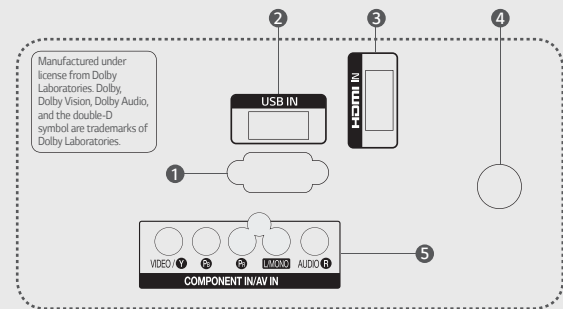

Multi IR function eliminates the remote control signal interference between TVs in multiple dwelling beds. This system will work using the same LG TV model.

IR OUT

Just connect your interactive set-top-box to LG Commercial TV. With a single remote control, the LG TVs in your hotel solution fall under your control.

Specifications

LV300C (SCA ISDB-T)

		32	43	49
DISPLAY	Type	Direct LED		
	Resolution	1,366 x 768 (HD)	1,920 x 1,080 (FHD)	
BROADCASTING SYSTEM	Analog	PAL-M/N, NTSC-M		
	Digital	ISDB-T		
VIDEO	Triple XD Engine	•		
	Real Cinema 24p (3:3 Pull down)	•		
	Aspect Ratio	7 modes (16:9, Just scan, Set by program, 4:3, Zoom, Zoom 2, Cinema Zoom1)		
AUDIO	Audio Output	5W + 5W		
	Speaker System	2.0 ch		
	Sound Mode	6 modes (Standard, News, Music, Cinema, Sport, Game)		
	Clear Voice	•		
GENERAL FEATURES	Installation	USB Cloning		
	Management	Self Diagnosis (USB), Multi IR Code, IR Out, HTNG/HDMI-CEC		
	Setting Option	Auto Off/Sleep Timer, Motion Eye care, Smart Energy Saving		
HOSPITALITY FEATURES		Hotel Mode, Lock Mode, Welcome Screen/Video, RJP Compatibility, USB Auto playback+, Time Scheduler		
INTERFACE	Rear	RF In, AV In (Share with Component), Component In + Video, HDMI In, USB 2.0, RS-232C		
CABINET (Unit : mm)	Vesa	100 x 100	200 x 200	300 x 300
	W x H x D / weight (with stand)	732 x 478 x 181.1 / 5.1kg	970 x 624 x 220.4 / 8.4kg	1,108 x 696 x 208.7 / 10.9kg
	W x H x D / weight (packing)	808 x 512 x 142 / 7.3kg	1,060 x 662 x 142 / 11.3kg	1,197 x 760 x 152 / 14.1kg
POWER (Unit : Watts)	Voltage, Hz	100 - 240V, 50/60Hz		
	Max	47.3	65.8	66.8
	Typical	36.4	56.5	51.6
	Energy Saving (Min)	29.1	45.2	41.3
	Energy Saving (Med)	20.0	31.1	28.4
	Energy Saving (Max)	11.0	17.0	15.5
	Stand-by	0.5		
STANDARD APPROVAL	Safety	CB		
	Etc.	RoHS		

Dimensions (Unit : mm)

Connectivity

- 1 RS-232C IN (CONTROL & SERVICE)
- 2 USB IN
- 3 HDMI IN
- 4 ANTENNA / CABLE IN
- 5 COMPONENT IN / AV IN

Download LG Commercial Display Mobile App

Learn more www.lg.com/b2b