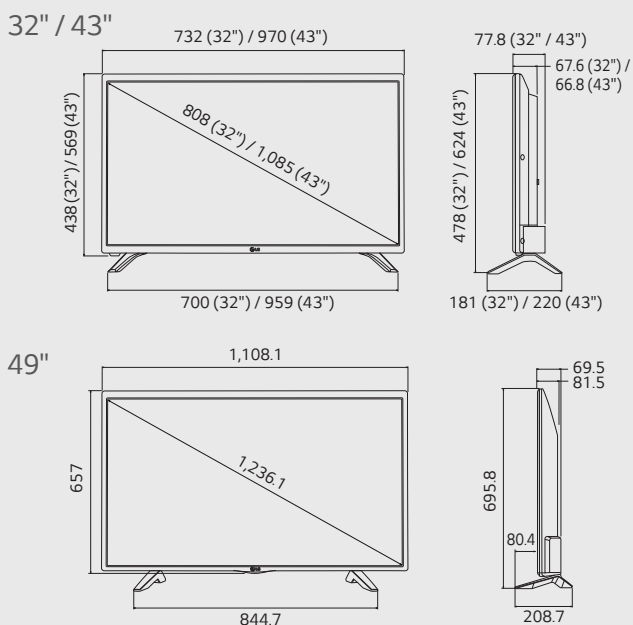

Specifications

LV300C (SCA ISDB-T)

		32	43	49
DISPLAY	Type	Direct LED		
	Resolution	1,366 x 768 (HD)	1,920 x 1,080 (FHD)	
BROADCASTING SYSTEM	Analog	PAL-M/N, NTSC-M		
	Digital	ISDB-T		
VIDEO	Triple XD Engine	•		
	Real Cinema 24p (3:3 Pull down)	•		
	Aspect Ratio	7 modes (16:9, Just scan, Set by program, 4:3, Zoom, Zoom 2, Cinema Zoom1)		
AUDIO	Audio Output	5W + 5W		
	Speaker System	2.0 ch		
	Sound Mode	6 modes (Standard, News, Music, Cinema, Sport, Game)		
	Clear Voice	•		
GENERAL FEATURES	Installation	USB Cloning		
	Management	Self Diagnosis (USB), Multi IR Code, IR Out, HTNG/HDMI-CEC		
	Setting Option	Auto Off/Sleep Timer, Motion Eye care, Smart Energy Saving		
HOSPITALITY FEATURES		Hotel Mode, Lock Mode, Welcome Screen/Video, RJP Compatibility, USB Auto playback+, Time Scheduler		
INTERFACE	Rear	RF In, AV In (Share with Component), Component In + Video, HDMI In, USB 2.0, RS-232C		
CABINET (Unit : mm)	Vesa	100 x 100	200 x 200	300 x 300
	W x H x D / weight (with stand)	732 x 478 x 181.1 / 5.1kg	970 x 624 x 220.4 / 8.4kg	1,108 x 696 x 208.7 / 10.9kg
	W x H x D / weight (packing)	808 x 512 x 142 / 7.3kg	1,060 x 662 x 142 / 11.3kg	1,197 x 760 x 152 / 14.1kg
POWER (Unit : Watts)	Voltage, Hz	100 - 240V, 50/60Hz		
	Max	47.3	65.8	66.8
	Typical	36.4	56.5	51.6
	Energy Saving (Min)	29.1	45.2	41.3
	Energy Saving (Med)	20.0	31.1	28.4
	Energy Saving (Max)	11.0	17.0	15.5
	Stand-by	0.5		
STANDARD APPROVAL	Safety	CB		
	Etc.	RoHS		

Dimensions (Unit : mm)

Connectivity

- 1 RS-232C IN (CONTROL & SERVICE)
- 2 USB IN
- 3 HDMI IN
- 4 ANTENNA / CABLE IN
- 5 COMPONENT IN / AV IN

Download LG Commercial Display Mobile App

Learn more www.lg.com/b2b