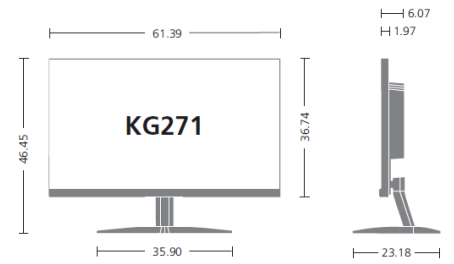

TASTE YOUR TRUE POTENTIAL

Specifications

Panel	Model	KG271 C	
	Display Size	27" H	
	Maximum Resolution and Refresh Rate	1920 x 1080 @ 144Hz	
	Glare	No	
	Response Time	1ms	
	Contrast Ratio	100 million:1 max (ACM)	
	Brightness	400 nits (cd/m ²)	
	Viewing Angle (CR=10)	170° (H), 160° (V)	
	Colors	16.7 million	
Bits	8 bit		
System	Input Signal	DVI (Dual Link) + HDMI + DisplayPort(1.2) + SPK + Audio in + Audio out	
	VESA Wall Mounting	100 x 100 mm	
	Speaker	2Wx2	
	Power Supply (100 - 240 V)	Internal	
	Tilt	-5° - 15°	
	Power Consumption	Off	0.14W
	Sleep	0.23W	
	On	21W	

Usability enhancements

- Tilt: -5°~ 15°
- VESA mount support
- Multiple connecting features: HDMI ,DP

Unit: cm

Full HD LED monitor

The 1920 x 1080 resolution of this LED monitor delivers excellent detail, making it perfect for advanced 1080p Full HD gaming, multimedia and productivity applications, providing advantages such as: