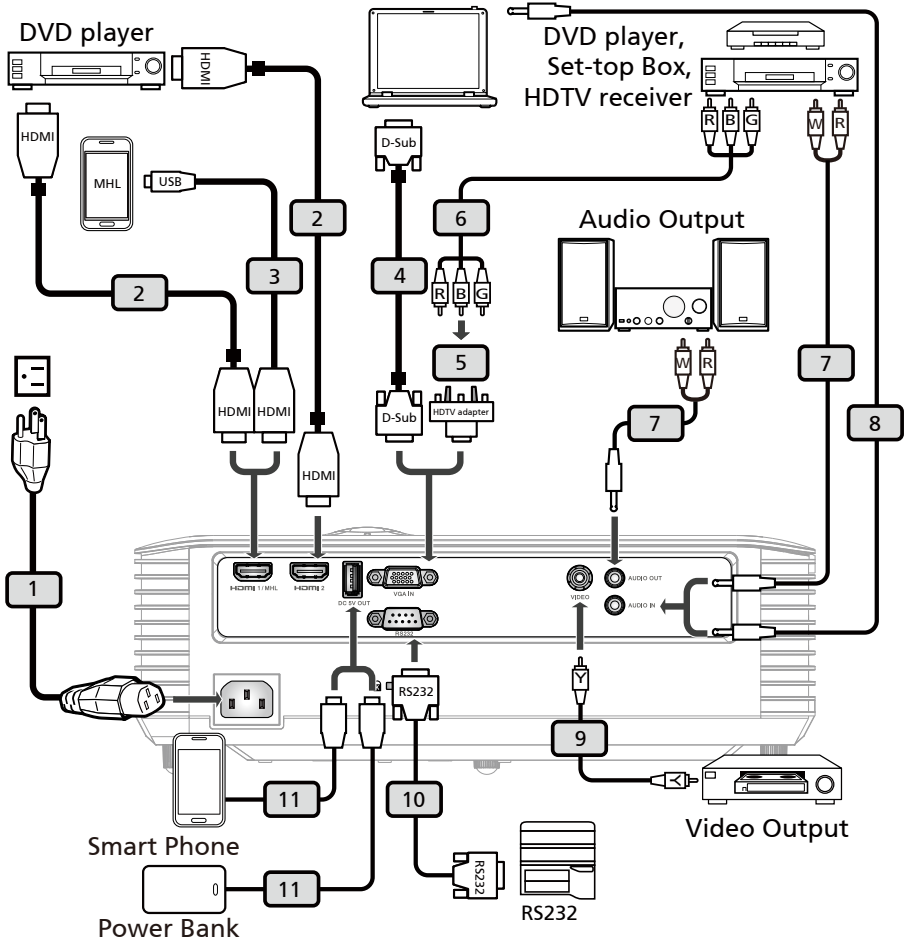

1

2

3

4

INSTALLATION

Note: Functions vary depending on model definition.

Scan to get user's manual

HDMI[®]
HIGH-DEFINITION MULTIMEDIA INTERFACE

Dimensions (W x D x H) (with feet)	<ul style="list-style-type: none"> X118/X118AH/X118H/X1186G/D606/D606B/D606D/EV-S65/EV-S65A/EV-S65H/V36S/V36SB/V36SC/AS319/AS319D/AS319E/DX112/DX112C/DX112G/BS-012/BS-012E/BS-012K/KS316/KS316AK/S316B/DSV1725/DSV1726/DSV1727 series: 313mm x 240mm x 113.7mm (12.3" x 9.4" x 4.5") X1623H/D860D/EV-WU80H/V50U/AU540/DX620/BS-520/KU330/DWU1729/H6540BD/E156D/HE-806J/GM532/VH-432/D1P1719 series: 313mm x 240mm x 110.7mm (12.3" x 9.4" x 4.3")
Digital Zoom	2x
Power supply	AC input 100 - 240 V auto-switching power supply
Power consumption	<ul style="list-style-type: none"> X118/X118AH/X118H/X1186G/D606/D606B/D606D/EV-S65/EV-S65A/EV-S65H/V36S/V36SB/V36SC/AS319/AS319D/AS319E/DX112/DX112C/DX112G/BS-012/BS-012E/BS-012K/KS316/KS316AK/S316B/DSV1725/DSV1726/DSV1727 series: Normal mode: 240W ± 10% @ 110VAC ECO mode: 195W ± 10% @ 110VAC Standby mode < 0.5W X1623H/D860D/EV-WU80H/V50U/AU540/DX620/BS-520/KU330/DWU1729/H6540BD/E156D/HE-806J/GM532/VH-432/D1P1719 series: Normal mode: 300W ± 10% @ 110VAC ECO mode: 210W ± 10% @ 110VAC Standby mode < 0.5W
Operating temperature	0°C to 40°C / 32°F to 104°F
Standard package contents	<ul style="list-style-type: none"> AC power cord x1 Remote control x1 Security card x1 (option) AAA battery x2 (for remote control) (option) User's guide (Projector)(CD-ROM) x1 (option) Quick start guide (Projector) x1 VGA cable x1 (option) HDMI cable x1 (option) Carrying case x1 (option)