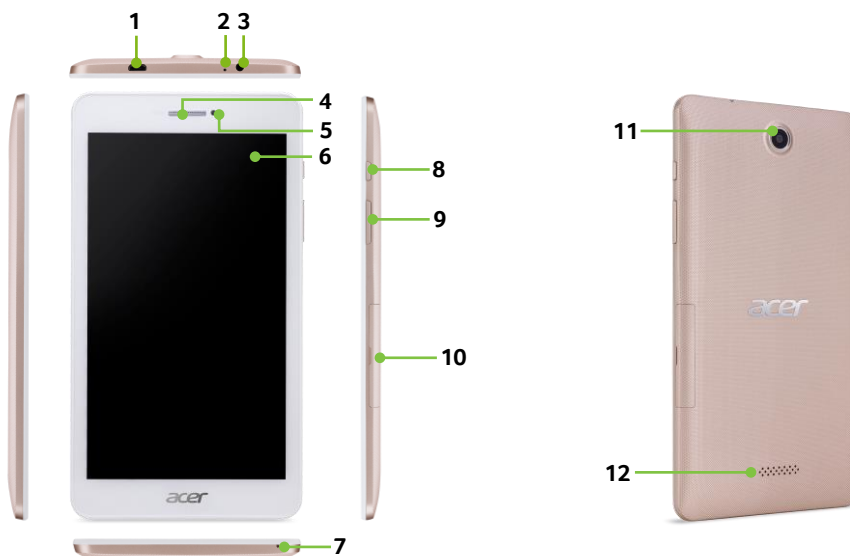

Product views	1. Micro USB port 2. Microphone 3. Headphone jack 4. Speaker (phone functions only)	5. Front camera 6. Touchscreen 7. Microphone 8. Power button	9. Volume button 10. Cover for microSD™ card and SIM card slots	11. Rear camera 12. Speaker
Operating system¹	Android™ 6.0 (Marshmallow)			
Dimensions and weight²	Dimensions: 102 (W) x 191.7 (D) x 9.3 (H) mm (4.02 x 7.55 x 0.37 inches) Weight: 0.27 kg (0.6 lbs.) with 1-cell battery pack			
Color options	Gold			
CPU and chipset¹	MTK MT8321 quad-core Cortex A7 1.3 GHz processor			
Memory^{1,3,4,5}	1 GB of onboard DDR3L memory			
Display^{1,6}	7" HD 1280 x 720 resolution, high-brightness LED-backlit TFT LCD with integrated multi-touch • Wide viewing angle • Mercury free, environment friendly			
Storage	Card reader • 16 GB eMMC • microSD™ / SDXC™ card reader (accepts cards up to 128 GB capacity, exFAT compatible)			
Audio	Built-in mono speaker Two built-in microphones			
Webcam¹	Rear webcam with: • 5 MP (2560 x 1920) resolution • 1080p Full HD audio/video recording		Front webcam with: • 2 MP (1600 x 1200) resolution • 720p HD audio/video recording	
Wireless and networking^{1,8,9}	WWAN • GSM / GPRS / EDGE: 850 / 900 / 1800 / 1900 MHz • GPRS / EDGE: Multi-slot class 12 • WCDMA: 1, 2, 5, 8 (2100 / 1900 / 900 / 850 MHz) • HSPA+: Upload up to 5.76 Mbps / download up to 21.6 Mbps		WLAN • 802.11b/g/n wireless LAN WPAN • Bluetooth® 4.0 Location services • GPS	
Power adapter and battery^{1,10}	Power adapter • 2-pin 10 W AC adapter		Battery • 12.92 Wh 3400 mAh 3.8 V 1-cell Li-ion battery pack • Battery life up to 8 hours	
Input and control	Control Keys • Power button • Volume up, volume down			
Input and output	Dual SIM support (micro SIM x1, nano SIM x1) microSD™ card reader Micro USB 2.0 port			
Sensors	Accelerometer (G-sensor), Proximity sensor, Ambient light sensor			
System compliance	RoHS, WEEE, SMT green process			
Options and accessories	2-pin 10 W AC adapter Micro USB 2.0 to USB 2.0 cable			
Warranty	One-year International Travelers Warranty (ITW)			
Others	Power LED indicator			
1.	Specifications vary depending on model.	7.	1 GB is 1 billion bytes. 1 TB is 1000 GB. Actual formatted capacity is less and may vary depending on preloaded materials and operating environment. Recovery Management uses a portion of the stated hard disk capacity as dedicated backup space.	
2.	Weight may vary depending on product configuration, vendor components, manufacturing variability, and selected options.	8.	Actual throughput may vary depending on network conditions and environmental factors such as network traffic or overhead, building construction and access point settings.	
3.	Shared system memory may be allocated to support graphics, depending on system memory size and other factors. Actual system memory available to the operating system will be reduced by any memory used by the graphics solution and resources required by the operating environment.	9.	Subject to availability.	
4.	Memory speed may vary, depending on the CPU, chipset or memory fitted.	10.	The listed battery life is obtained by simulating watching video clips stored on the mobile device. The test clip loops and continues to run, without interruption or any other inputs, until the battery is drained. Stated battery life is for comparison purposes only. Actual battery life varies by model, configuration applications, power management settings, operating conditions, video clip format, and features used. A battery's maximum capacity decreases with time and use.	
5.	A 64-bit operating system is required to enjoy the ultimate performance of 4 GB or higher memory.			
6.	All brands and product names mentioned herein include trademarks of their respective companies and are used solely to describe or identify the products.