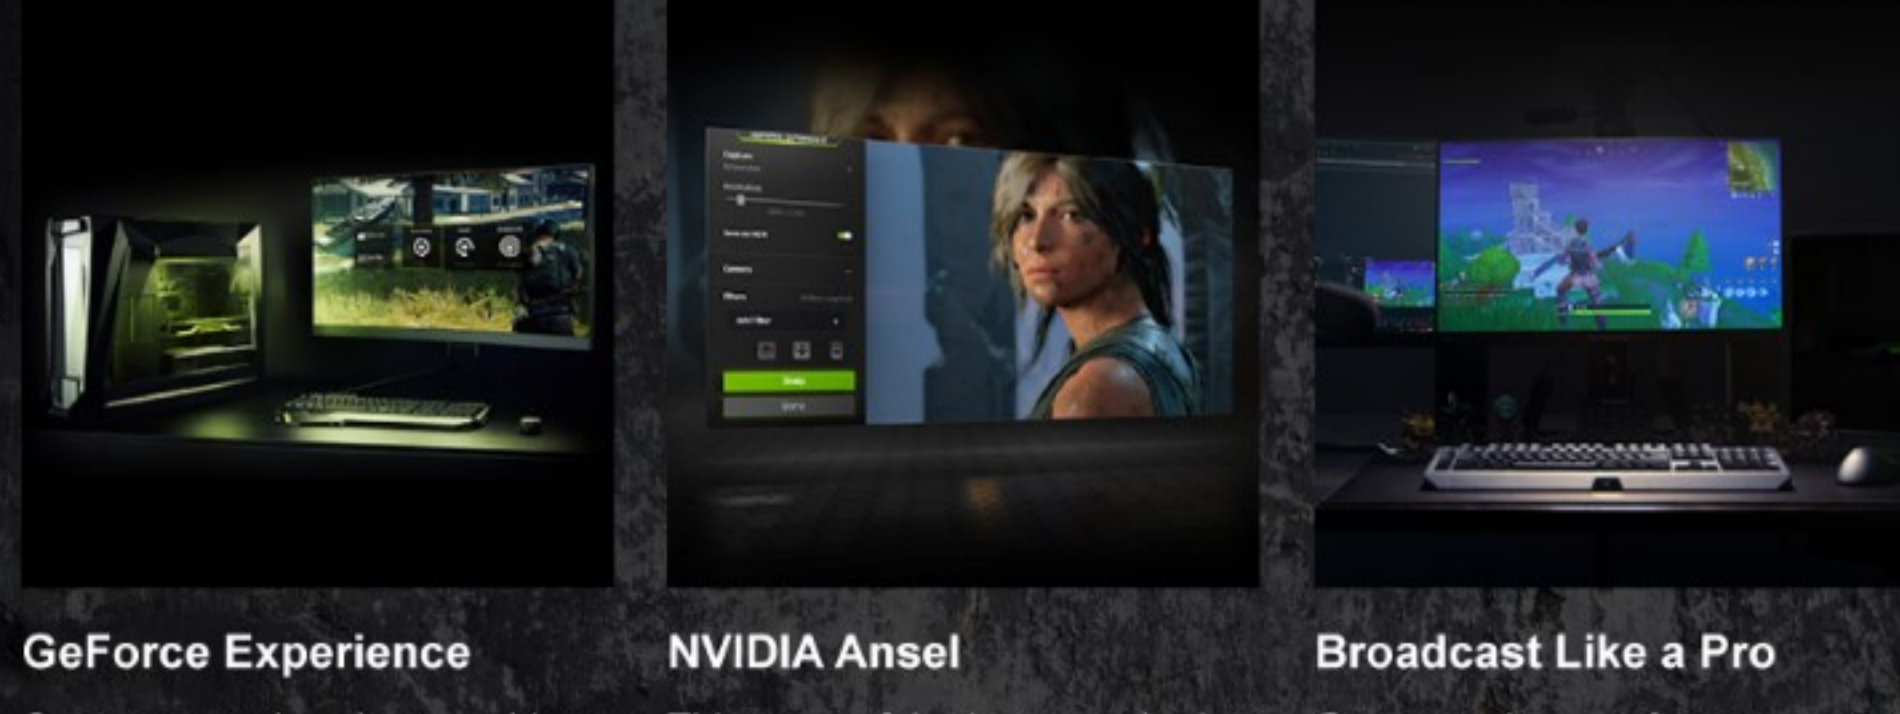

FEATURES AND BENEFITS

GeForce Experience
Capture and share videos, screenshots, and livestreams with friends. Keep your GeForce drivers up to date. And optimize your game settings. GeForce Experience™ lets you do it all. It's the essential companion to your GeForce graphics card.

NVIDIA Ansel
This powerful photo mode lets you take professional-grade photographs of your games like never before. Now, you can capture and share your most brilliant gaming experiences with super-resolution, 360-degree, HDR, and stereo photographs.

Broadcast Like a Pro
Get amazing performance and image quality while live-streaming to Twitch or YouTube. GTX 1660 Ti's dedicated hardware encoder delivers 15% improved efficiency over prior-generation graphics cards and is optimized for Open Broadcaster Software (OBS).

Brutal by Nature.