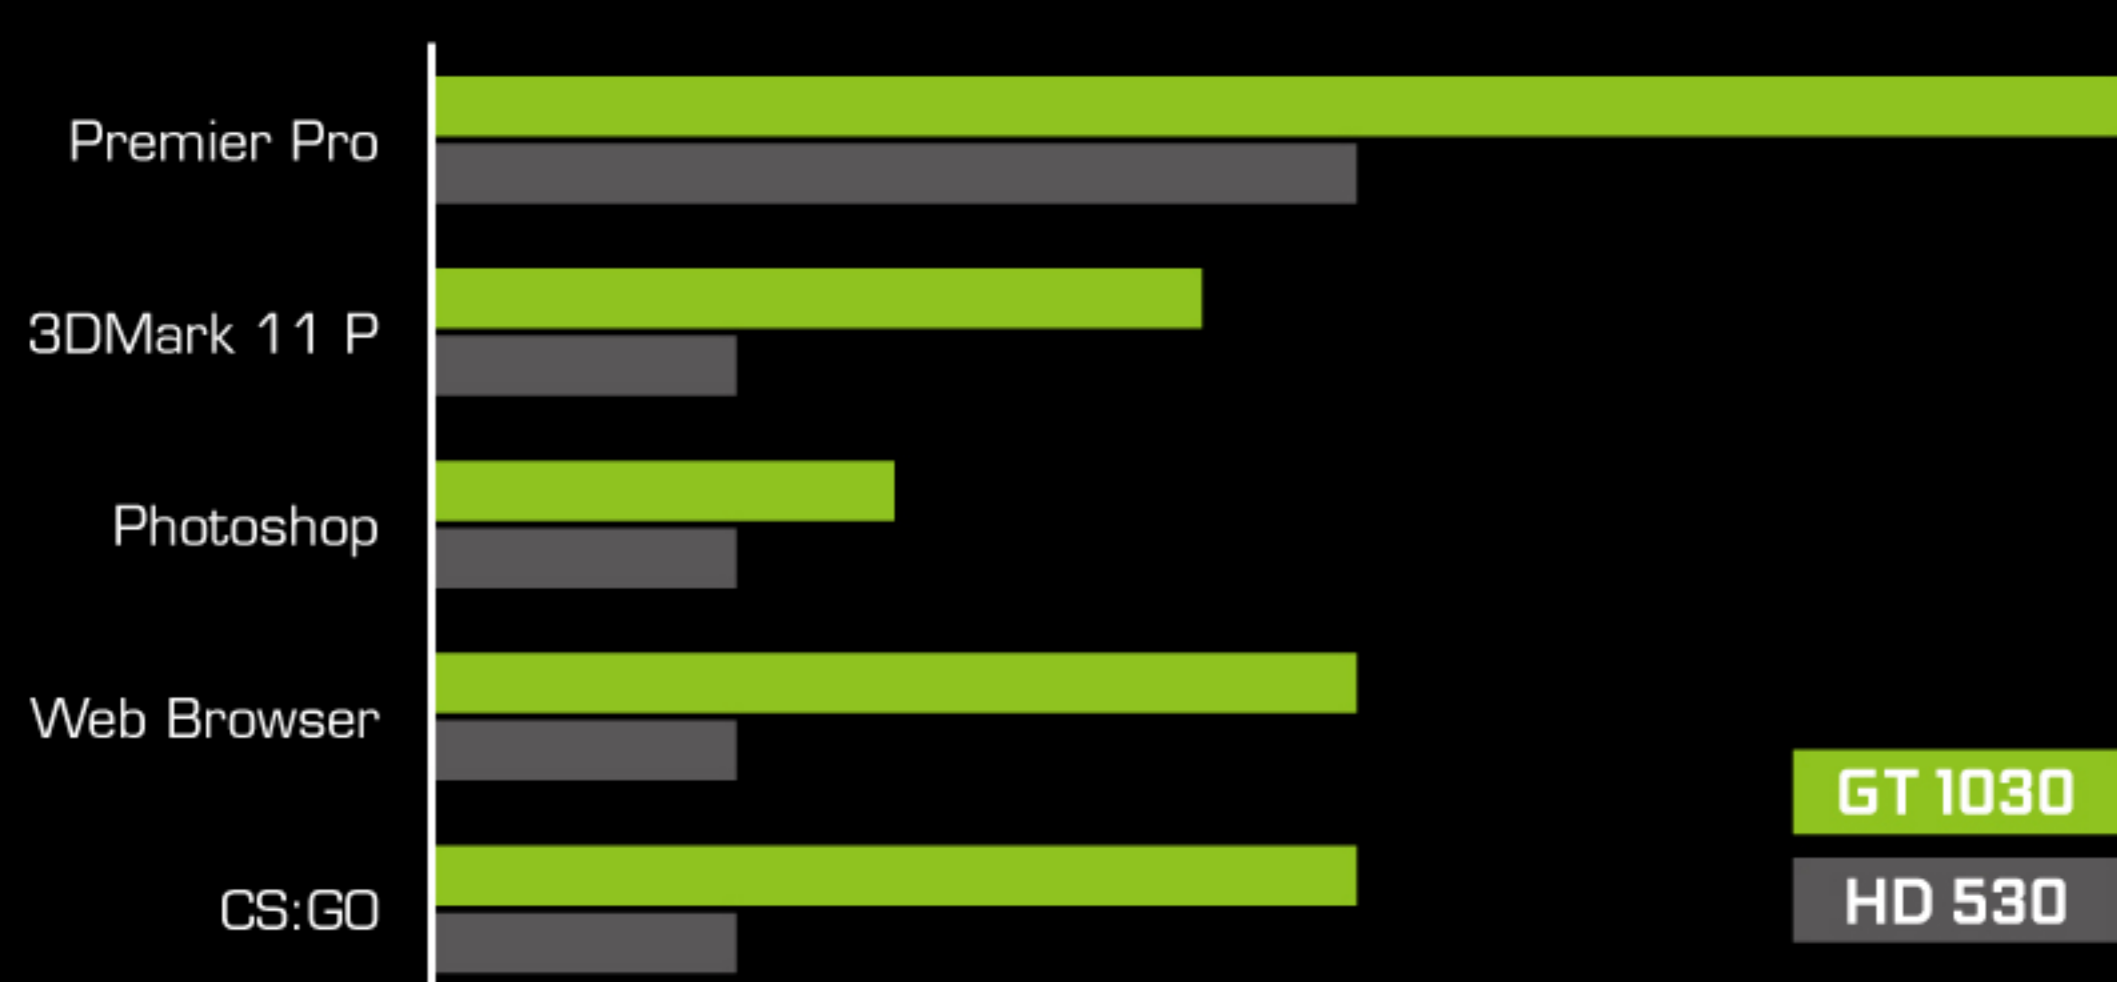

Raise your expectations

GEFORCE GT 1030 and Intel HD 510 on Pentium G4400 and HD 530 on i3 6100.