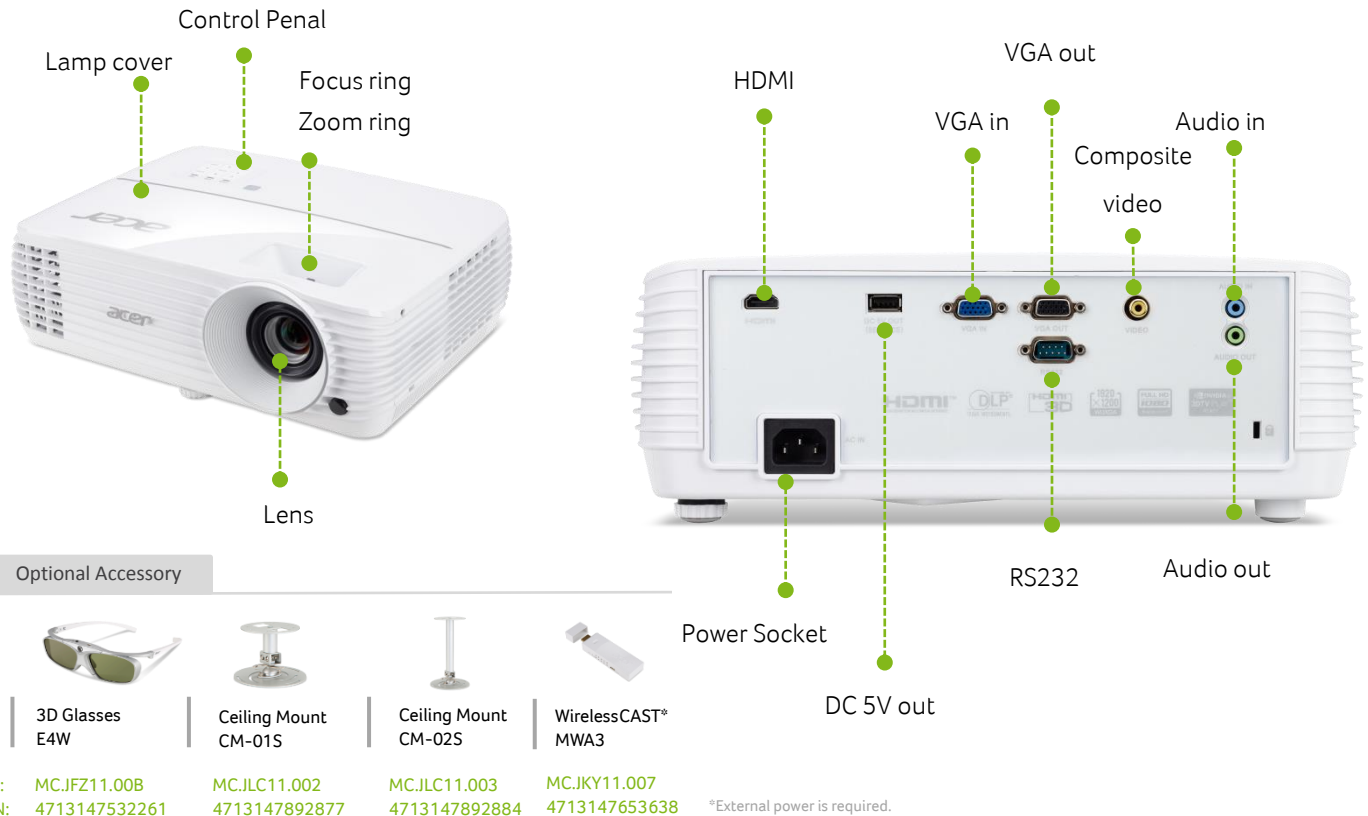

Model name	H6530BD
Projection system	0.48" DMD
Resolution	WUXGA (1,920 x 1,200), 1080p supported
Brightness	3,500 ANSI Lumens (Standard), 2,800 ANSI Lumens (ECO) (Compliant with ISO 21118 standard)
Aspect ratio	16:10 (Native), 4:3/16:9 (Supported)
Contrast ratio	Dynamic Black 10,000:1
Throw ratio	1.50 ~ 1.65 (100"@3.23m)
Projection lens	F = 2 ~ 2.05, F = 15.85mm ~ 17.44mm, Manual Zoom & Focus
Keystone correction	+/-40° (Vertical, Manual & Auto)
Lamp life	5,000 Hours (Standard), 10,000 Hours (ECO), 15,000 Hours (ExtremeEco)*
Noise level	29 dBA (Standard), 23 dBA (ECO)
Input interface	Analog RGB/Component Video (D-sub) x 1 Composite Video (RCA) x 1 HDMI (Video, Audio, HDCP) x 1 PC Audio (Stereo mini jack) x 1
Output interface	Analog RGB (D-sub) x 1 PC Audio (Stereo mini jack) x 1
Control	USB A (5V/1.5A, USB Type A) x 1 RS232 (D-sub) x 1
Dimensions	343 x 258 x 114.8 mm (13.5" x 10.2" x 4.5")
Weight	3.5 Kg (7.7 lbs)

Enhanced usability

- 1080p 120Hz
- 8.3ms low input lag
- Wireless projection(optional)*
- Digital Connectivity-HDMI™
- AC power on
- One Button 3D
- 3W built-in speaker

Installation flexibility

- Auto keystone correction
- Auto ceiling-mounted Correction
- Top-loading lamp
- Fast Pack

Eco-friendly functionality

- Acer EcoProjection
- Lamp life up to 15,000 hours in ExtremeEco mode

*Optional Acer WirelessCAST is required.

- Part Number: MR.JQ511.001
- EAN Code: 4713883421379

Full HD 120Hz