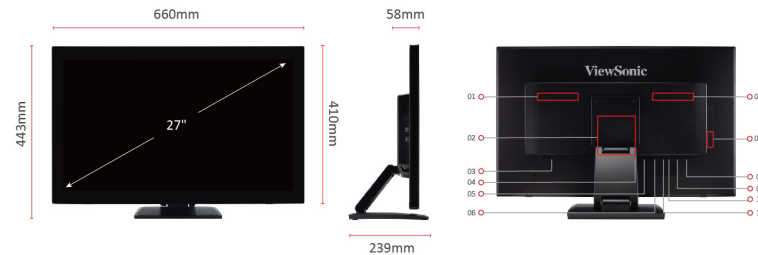

The ViewSonic TD2760 is an ideal solution for both commercial and consumer touch screen applications. With an intuitive 10-point multi-touch display and 1080p Full HD resolution, the 27-inch TD2760 delivers a versatile solution for use in the office or at home, as well as for use as an information kiosk in public areas, retail, and corporate sectors. SuperClear® technology with ultra-wide viewing angles and 50M:1 MEGA Dynamic Contrast Ratio bring greater definition and clarity to multimedia content. For added convenience, cross-platform compatibility works with operating systems such as Windows 10, Linux, Chrome, and Android.* Built-in connectivity options include DisplayPort, HDMI, and VGA ports along with a VESA mount design, offering additional convenience for use as a wall-mounted display. Additionally, the RS232 port provides local control for other RS232 connected devices, while HDMI CEC offers local control of multiple connected devices such as HD set-top boxes, media players, and sound systems. The TD2760's ergonomic stand makes it easy for the user to tilt and raise the monitor, or lay it flat for the most natural position, and create a comfortable working environment. Lastly, low power consumption with Energy Star certification saves energy costs while reducing carbon emission. *Supports Windows 7/8/10, the latest Linux Kernel 4.X/3.X, the latest Chrome version, and Android 6.0 & 7.0