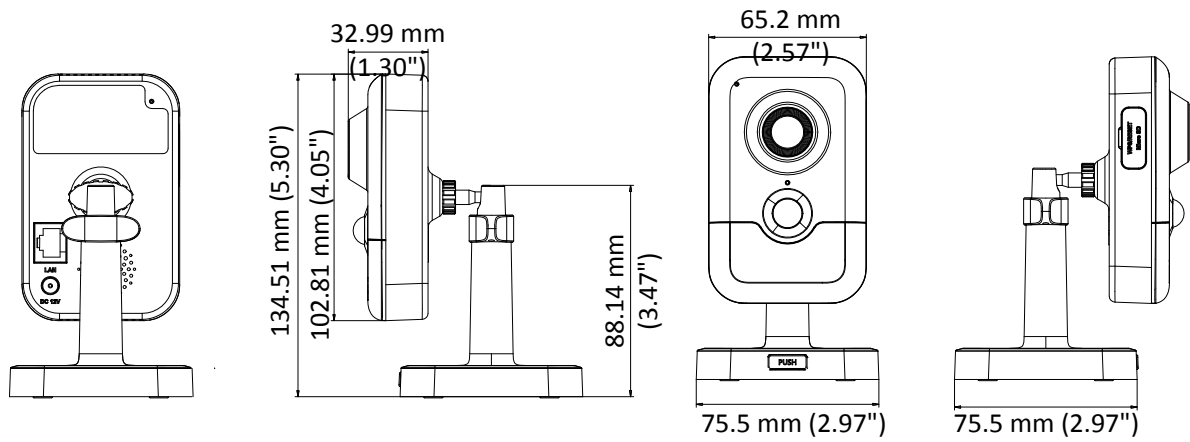

Dimensions