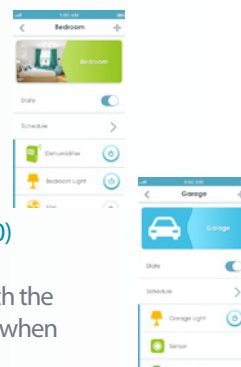

## Complete your mydlink™ Home

Why not add a **Smart Plug (DSP-W215)** control any electronic device remotely

...Or a

**Wi-Fi Motion Sensor (DCH-S150)** to receive alerts when motion is detected or when combined with the smart plug can turn on the light when motion is detected.