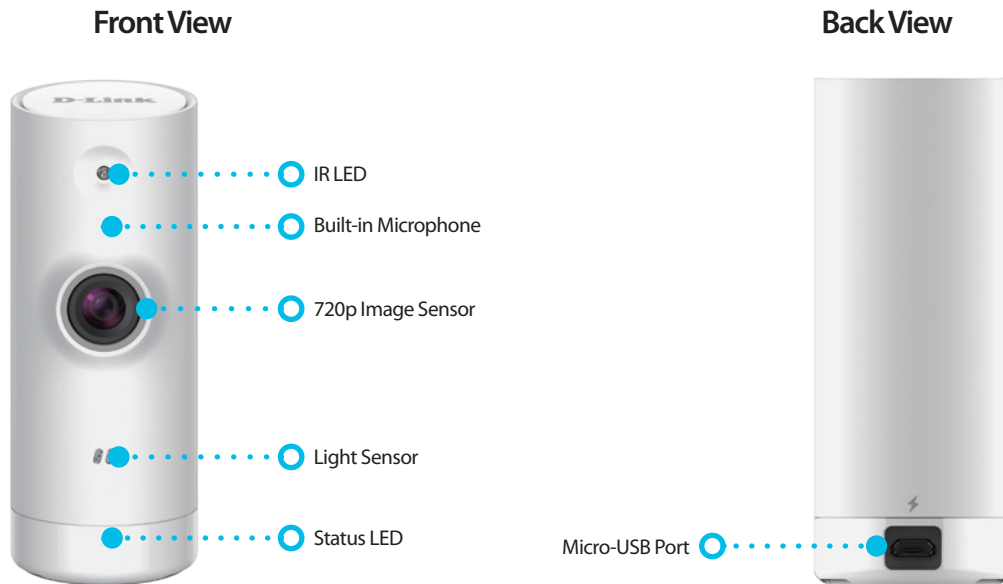

Product Images

Technical Specifications

Camera		
Hardware Profile	• One-megapixel progressive CMOS sensor • Minimum object distance: 50 cm • Lens focal length: 2.45 mm ± 3% • Aperture: F2.4 • Built-in Infrared-Cut Removable (ICR) Filter • Built-in microphone	• Angle of view: • Horizontal: 112° • Vertical: 54° • Diagonal: 120° • 4x Digital zoom • 5 metre IR illumination distance
Image Features	• Time stamp and text overlays • Configurable sound detection level	• Configurable motion detection windows • Configurable brightness
Video Compression	• H.264 format compression	• JPEG for still images
Video Resolution	• 1280 x 720 at up to 30 fps	
Audio Support	• PCM	
Connectivity	• 2.4 GHz: 802.11n/g wireless with WPA/WPA2 encryption	
Features		
Event Management	• Motion detection	• Sound detection
Video/Image Recording	• Manually taken snapshots & video clips are saved to mobile device¹	
Browser Support	• Windows OS running 32 bit versions of Internet Explorer 9, Chrome 42 Firefox 12-51 and 52 ESR, or higher • Mac OS running Safari 9, Chrome 42 Firefox 12-51 and 52 ESR, or higher	
Mobile Support	• mydlink Lite and mydlink Plus apps for iOS and Android devices^{2,3}