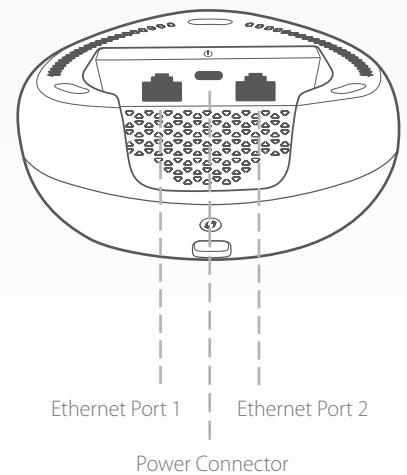

Adding new wireless devices to your Covr network is easy thanks to the Wi-Fi Protected Setup (WPS) button, which establishes an instant connection to new devices without the need to enter settings or create passwords. Expand your network with the touch of a button.

Covr Point

Top View

Rear View

Bottom View

Technical Specifications

General

Device Interfaces (per unit)	<ul style="list-style-type: none"> • IEEE 802.11 ac/n/g/a wireless WAN 	<ul style="list-style-type: none"> • 2 x Gigabit LAN ports
LEDs	<ul style="list-style-type: none"> • Covr status 	
Antenna Type	<ul style="list-style-type: none"> • 3 x internal antennas 	
Data Signal Rate	<ul style="list-style-type: none"> • 2.4 GHz <ul style="list-style-type: none"> • Up to 300 Mbps¹ • 5 GHz <ul style="list-style-type: none"> • Up to 866 Mbps¹ 	<ul style="list-style-type: none"> • Ethernet <ul style="list-style-type: none"> • 10/100/1000 Mbps (auto-negotiation)
Standards	<ul style="list-style-type: none"> • IEEE 802.11ac Wave II • IEEE 802.11n • IEEE 802.11g • IEEE 802.11a 	<ul style="list-style-type: none"> • IEEE 802.3i • IEEE 802.3u • IEEE 802.3ab • Supports auto-negotiation • Supports auto-MDI/MDIX